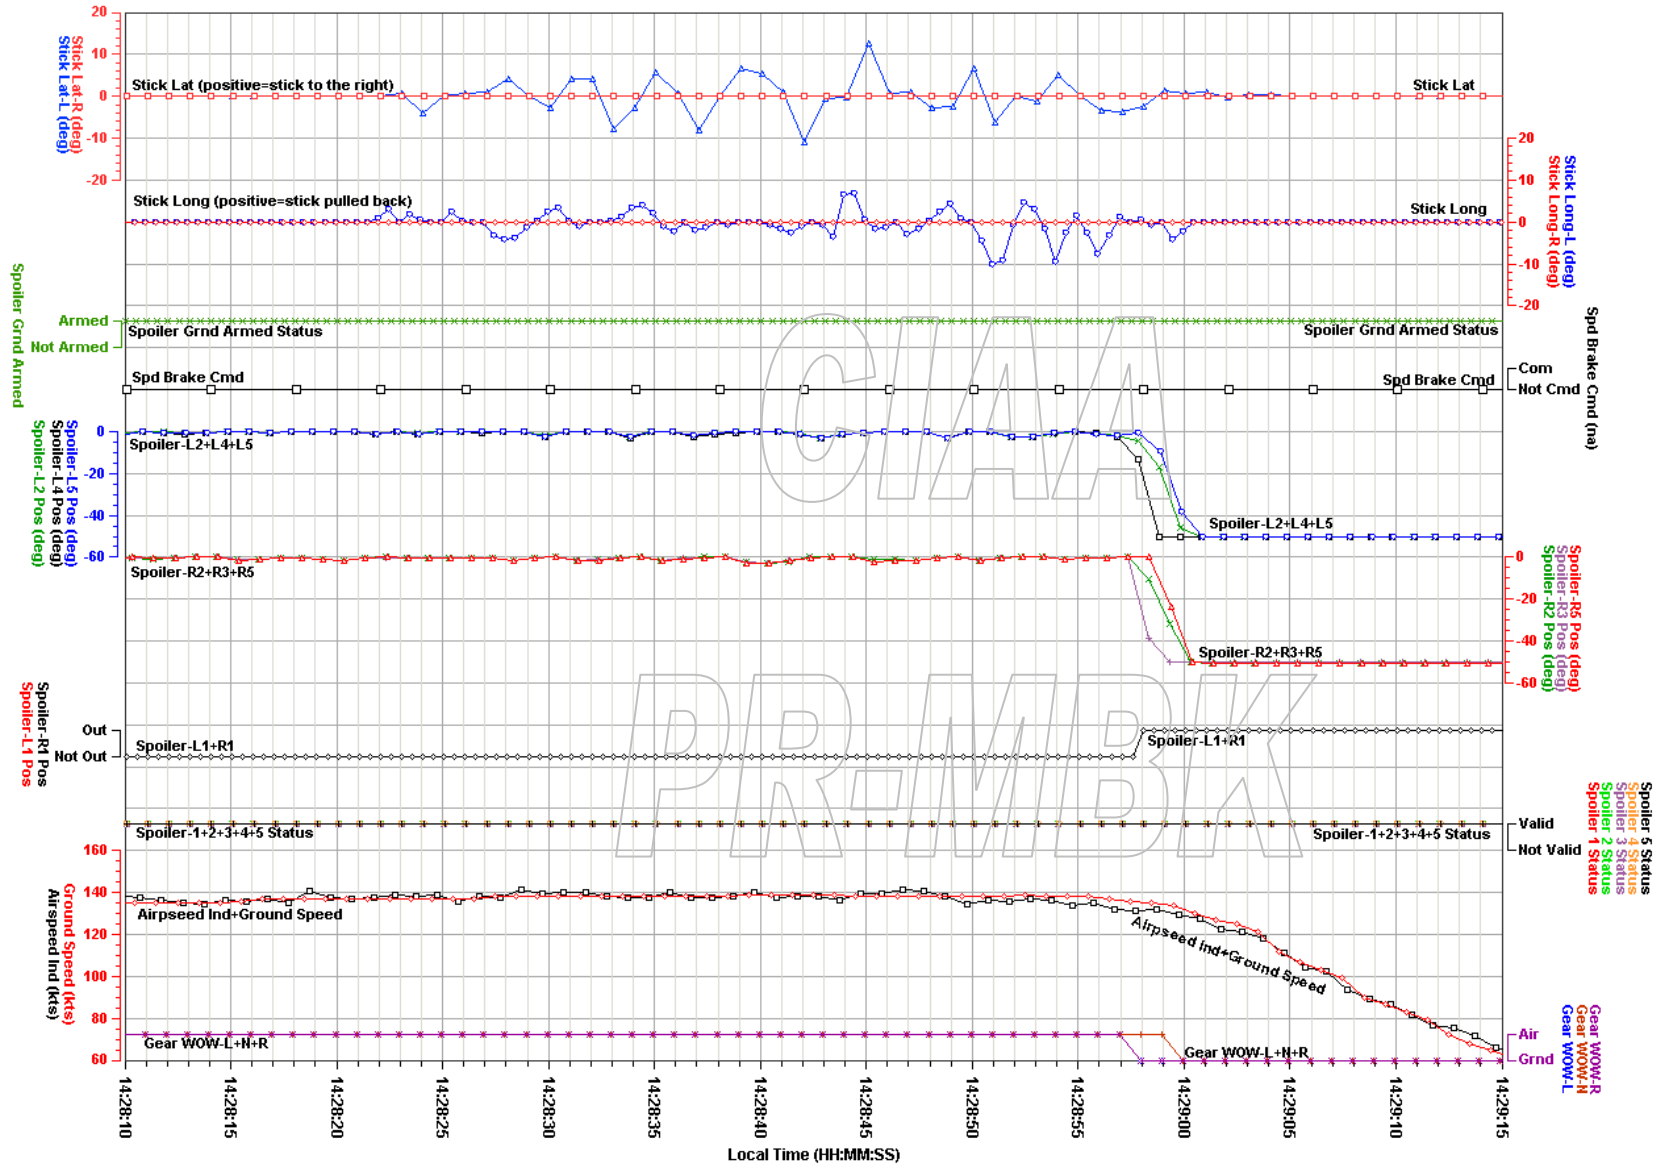

Location, Date: Congonhas Airport in Sao Paulo, Brazil, 07/17/07

NTSB No. DCA07RA059

Revised: 24 July 2007

2nd Previous Landing Plot3

National Transportation Safety Board

TAM, Airbus A320-200, PR-MBK, 2nd Previous Landing

Location, Date: Congonhas Airport in Sao Paulo, Brazil, 07/17/07

NTSB No. DCA07RA059

TAM, Airbus A320-200, Flight No. 3054, PR-MBK

Location, Date: Congonhas Airport in Sao Paulo, Brazil, 07/17/07

NTSB No. DCA07RA059

TAM, Airbus A320-200, Flight No. 3054, PR-MBK, Previous Landing at Porto Alegre Airport
 Location, Date: Porto Alegre, 07/17/07 NTSB No. DCA07RA059

TAM, Airbus A320-200, Flight No. 3054, PR-MBK, 2nd Previous Landing at Congonhas Airport
 Location, Date: Congonhas Airport in Sao Paulo, Brazil, 07/17/07 NTSB No. DCA07RA059

TAM, Airbus A320-200, Flight No. 3054, PR-MBK, Previous Take-Off at Porto Alegre Airport
 Location, Date: Porto Alegre Airport, 07/17/07 NTSB No. DCA07RA059

TAM, Airbus A320-200, PR-MBK, 2nd Previous Landing