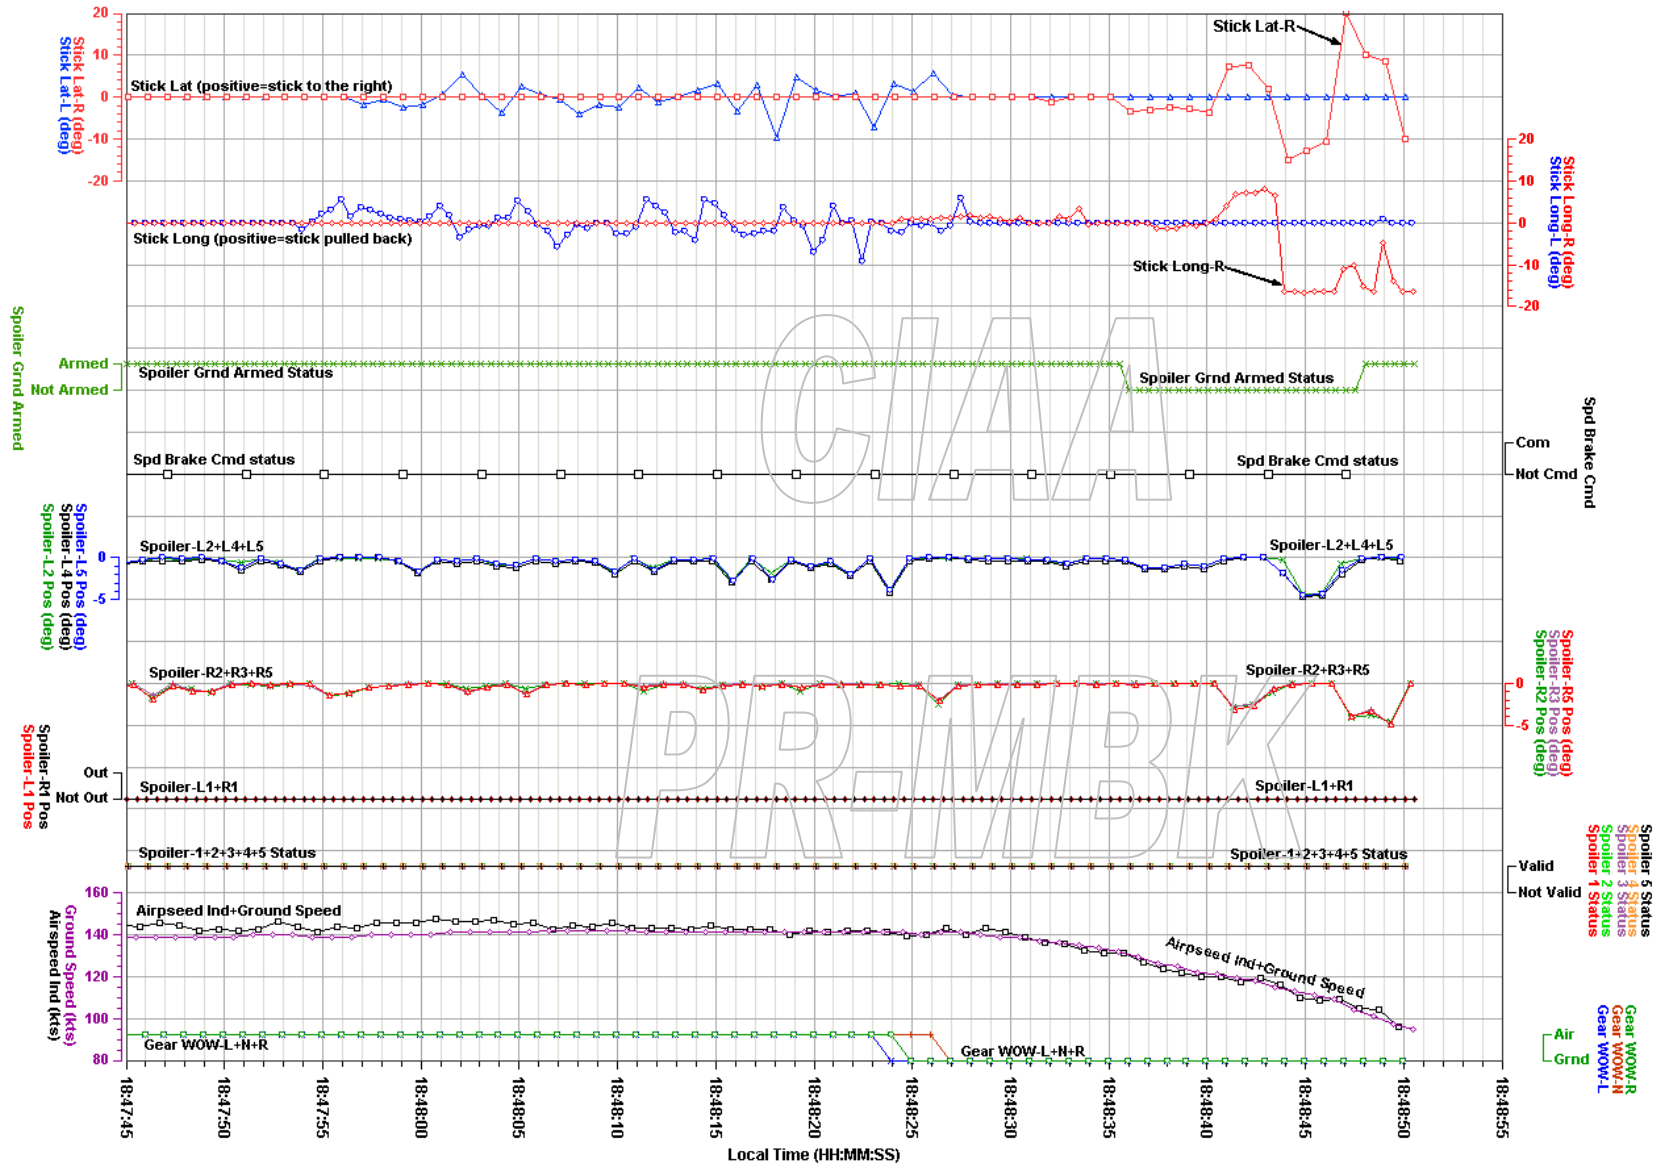

NTSB No. DCA07RA059

TAM, Airbus A320-200, Flight No. 3054, PR-MBK

Location, Date: Congonhas Airport in Sao Paulo, Brazil, 07/17/07

NTSB No. DCA07RA059

TAM, Airbus A320-200, Flight No. 3054, PR-MBK

Location, Date: Congonhas Airport in Sao Paulo, Brazil, 07/17/07

NTSB No. DCA07RA059

TAM, Airbus A320-200, PR-MBK, 2nd Previous Landing

Location, Date: Congonhas Airport in Sao Paulo, Brazil, 07/17/07

NTSB No. DCA07RA059

TAM, Airbus A320-200, PR-MBK, 2nd Previous Landing

Location, Date: Congonhas Airport in Sao Paulo, Brazil, 07/17/07

NTSB No. DCA07RA059

Revised: 24 July 2007

2nd Previous Landing Plot3

National Transportation Safety Board

TAM, Airbus A320-200, PR-MBK, 2nd Previous Landing

TAM, Airbus A320-200, Flight No. 3054, PR-MBK, Previous Take-Off at Porto Alegre Airport
 Location, Date: Porto Alegre Airport, 07/17/07 NTSB No. DCA07RA059

TAM, Airbus A320-200, PR-MBK, 2nd Previous Landing