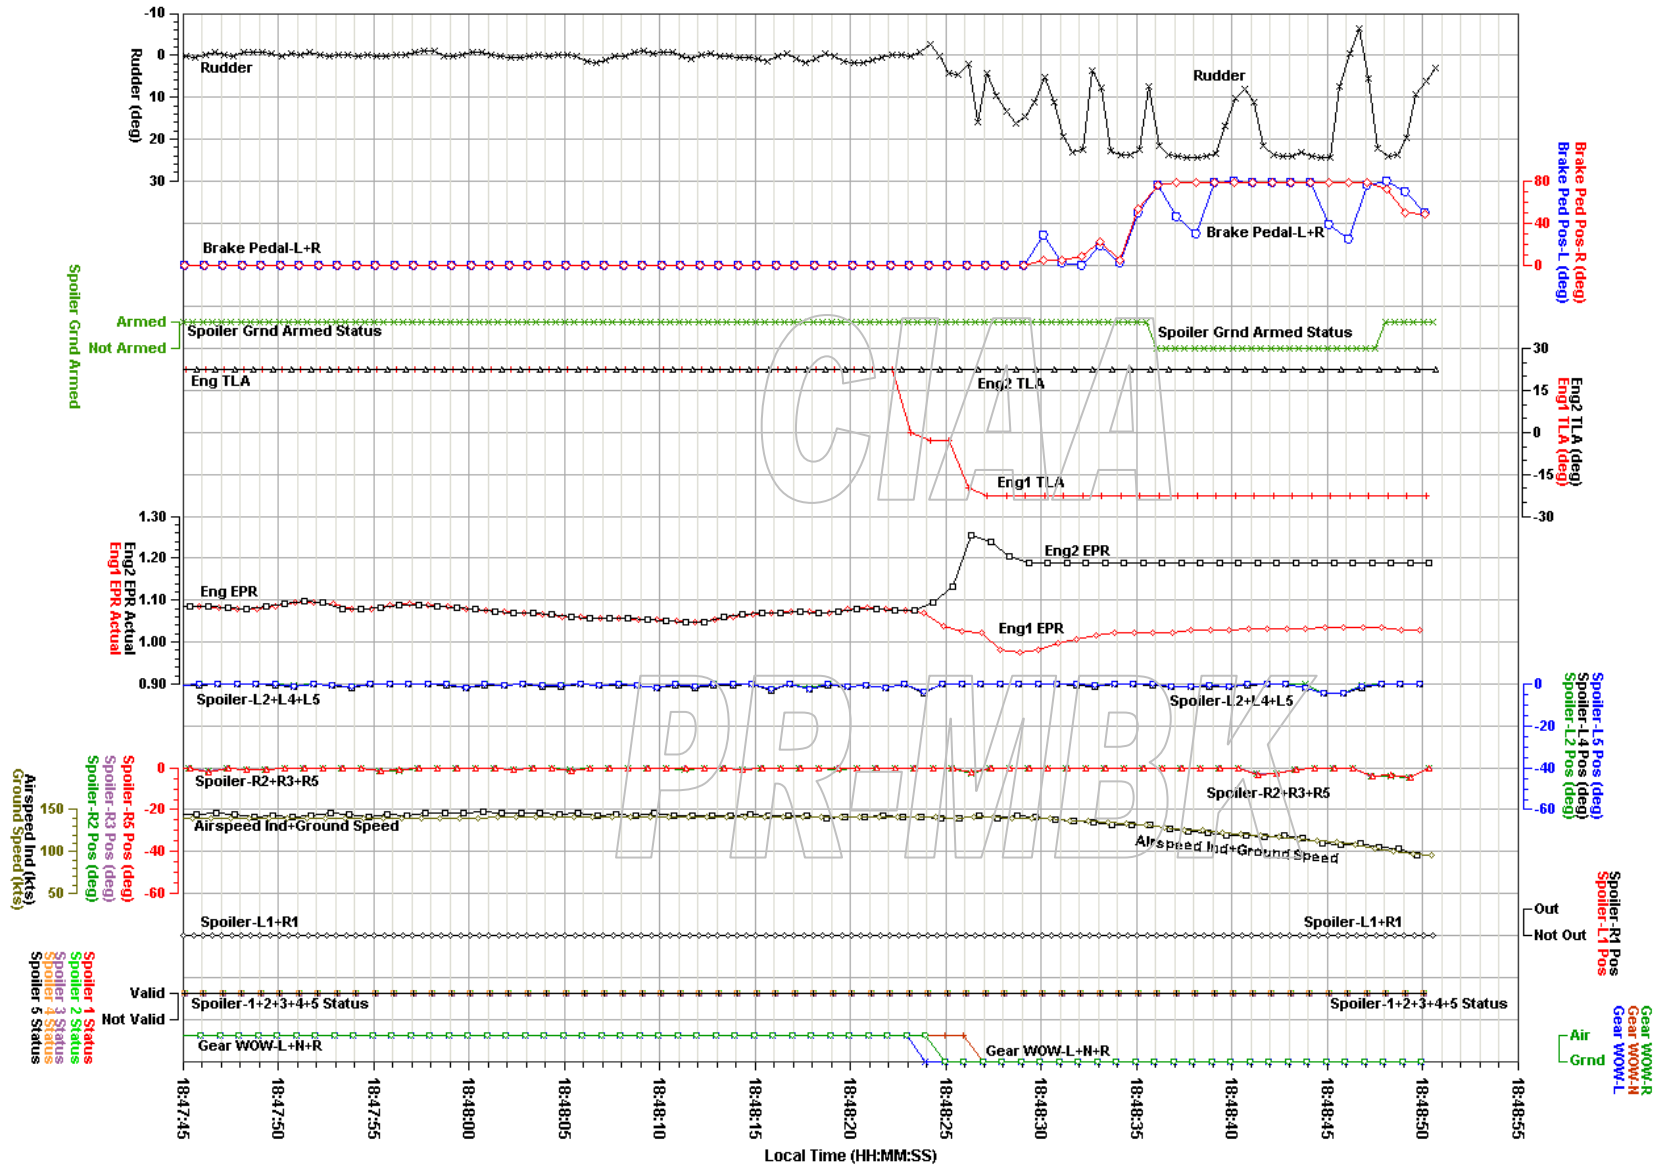

Location, Date: Congonhas Airport in Sao Paulo, Brazil, 07/17/07

NTSB No. DCA07RA059

Revised: 24 July 2007

2nd Previous Landing Plot3

National Transportation Safety Board

TAM, Airbus A320-200, PR-MBK, 2nd Previous Landing

Location, Date: Congonhas Airport in Sao Paulo, Brazil, 07/17/07

NTSB No. DCA07RA059

TAM, Airbus A320-200, Flight No. 3054, PR-MBK

Location, Date: Congonhas Airport in Sao Paulo, Brazil, 07/17/07

NTSB No. DCA07RA059

TAM, Airbus A320-200, Flight No. 3054, PR-MBK, Previous Landing at Porto Alegre Airport
 Location, Date: Porto Alegre, 07/17/07 NTSB No. DCA07RA059

TAM, Airbus A320-200, Flight No. 3054, PR-MBK, 2nd Previous Landing at Congonhas Airport
 Location, Date: Congonhas Airport in Sao Paulo, Brazil, 07/17/07 NTSB No. DCA07RA059

TAM, Airbus A320-200, Flight No. 3054, PR-MBK, Previous Take-Off at Porto Alegre Airport
 Location, Date: Porto Alegre Airport, 07/17/07 NTSB No. DCA07RA059

TAM, Airbus A320-200, PR-MBK, 2nd Previous Landing