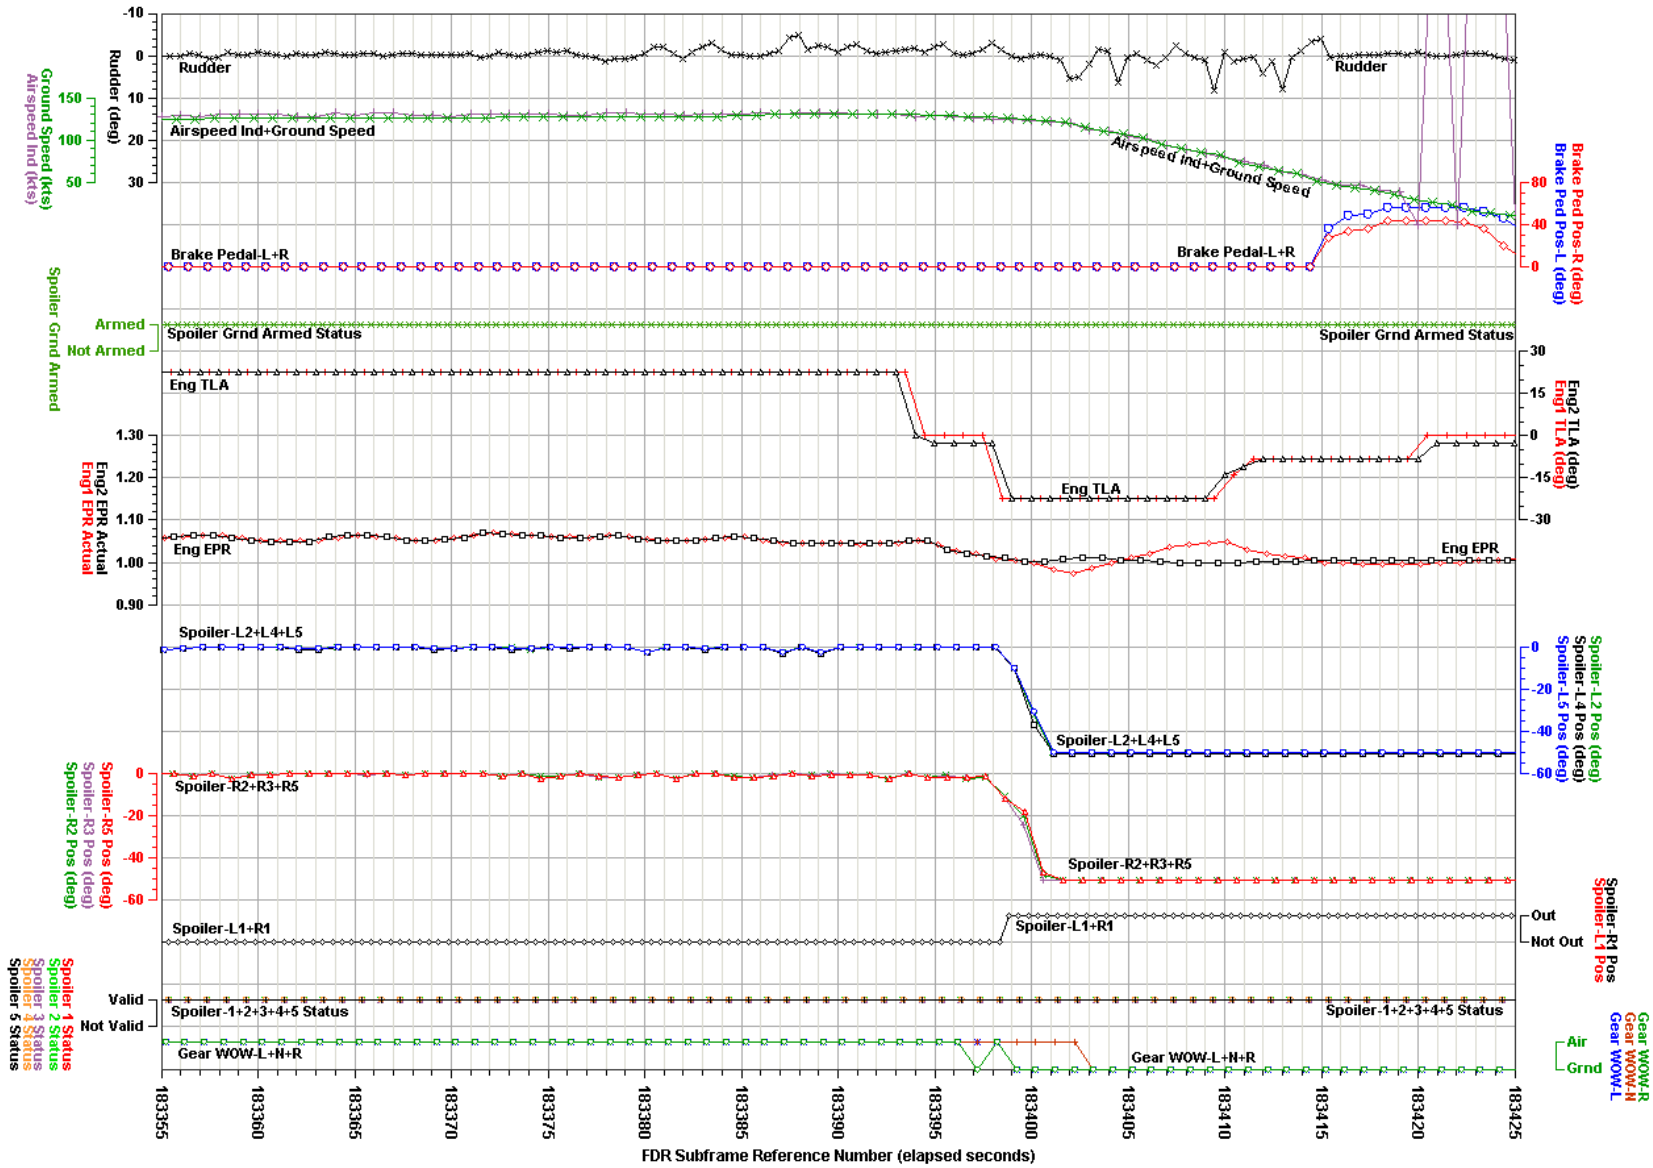

Location, Date: Congonhas Airport in Sao Paulo, Brazil, 07/17/07

NTSB No. DCA07RA059

Revised: 24 July 2007

2nd Previous Landing Plot3

National Transportation Safety Board

TAM, Airbus A320-200, PR-MBK, 2nd Previous Landing

Location, Date: Congonhas Airport in Sao Paulo, Brazil, 07/17/07

NTSB No. DCA07RA059

TAM, Airbus A320-200, Flight No. 3054, PR-MBK

Location, Date: Congonhas Airport in Sao Paulo, Brazil, 07/17/07

NTSB No. DCA07RA059

TAM, Airbus A320-200, Flight No. 3054, PR-MBK, Previous Landing at Porto Alegre Airport
 Location, Date: Porto Alegre, 07/17/07 NTSB No. DCA07RA059

TAM, Airbus A320-200, Flight No. 3054, PR-MBK, 2nd Previous Landing at Congonhas Airport
 Location, Date: Congonhas Airport in Sao Paulo, Brazil, 07/17/07 NTSB No. DCA07RA059

TAM, Airbus A320-200, Flight No. 3054, PR-MBK, Previous Take-Off at Porto Alegre Airport
 Location, Date: Porto Alegre Airport, 07/17/07 NTSB No. DCA07RA059

TAM, Airbus A320-200, PR-MBK, 2nd Previous Landing