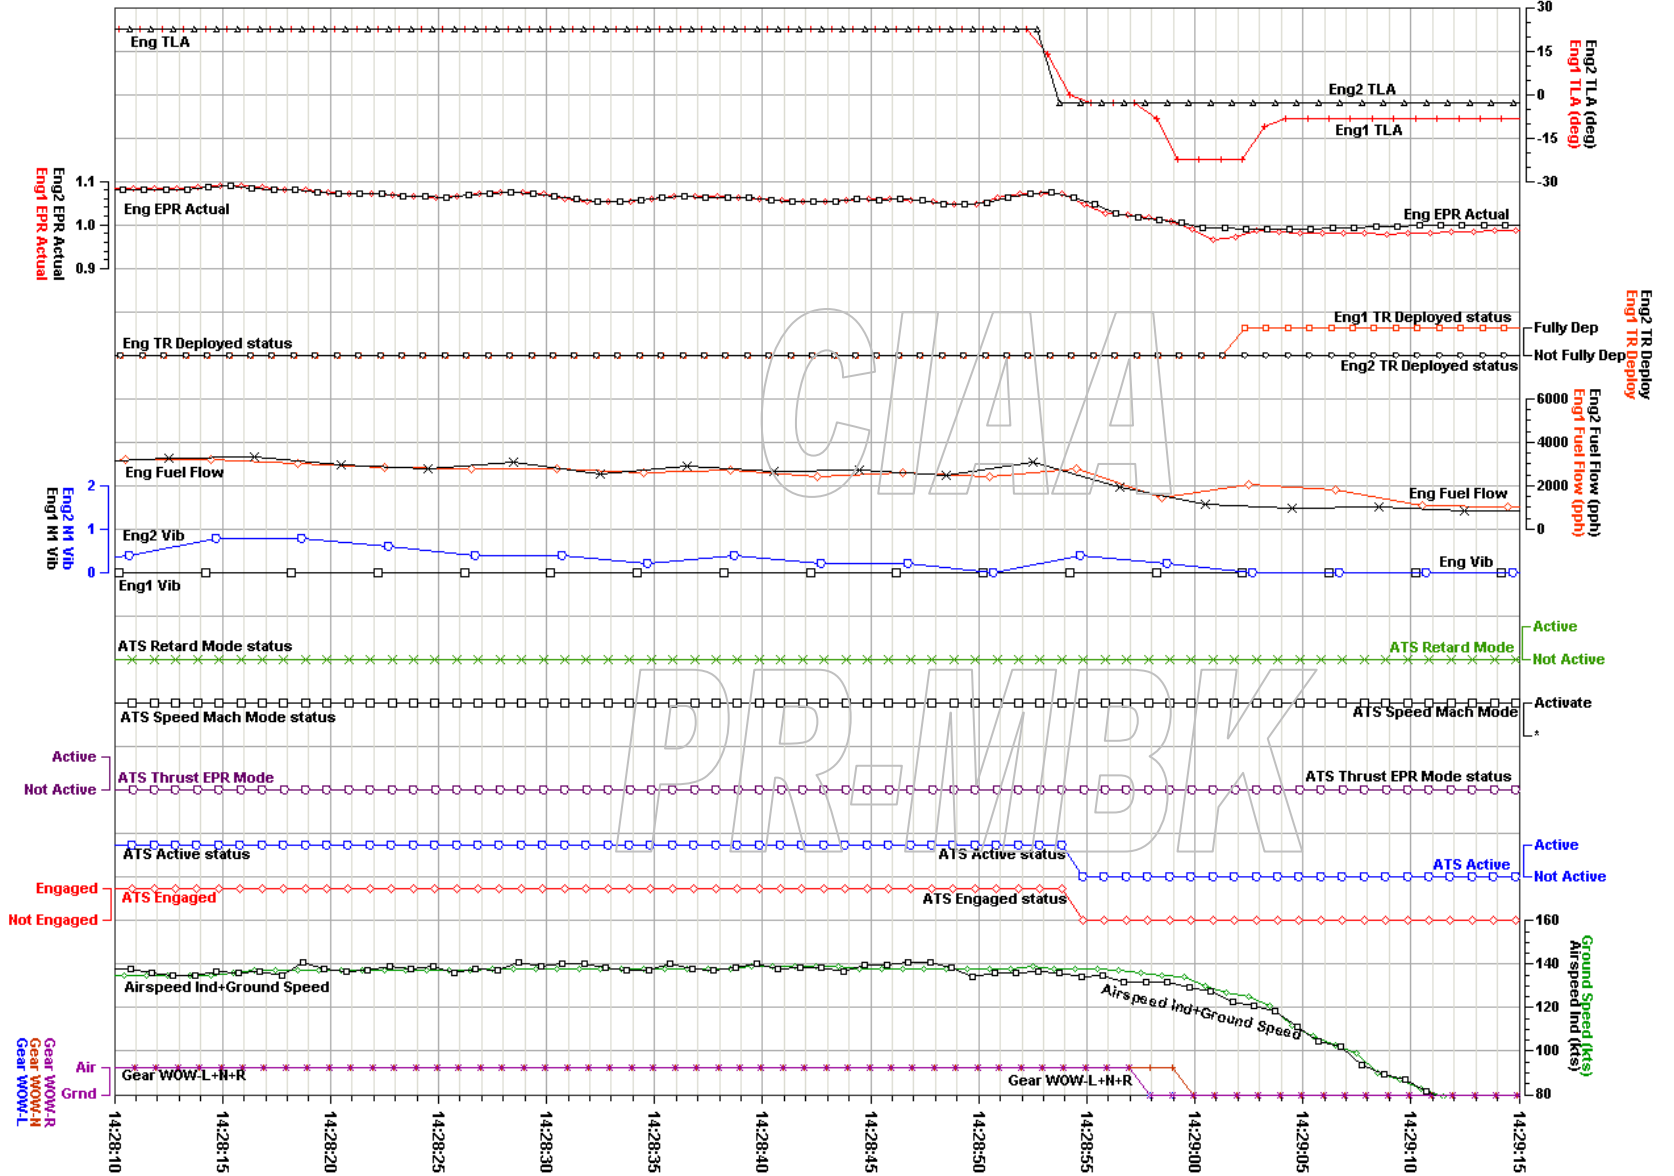

NTSB No. DCA07RA059

TAM, Airbus A320-200, Flight No. 3054, PR-MBK

Location, Date: Congonhas Airport in Sao Paulo, Brazil, 07/17/07

NTSB No. DCA07RA059

TAM, Airbus A320-200, Flight No. 3054, PR-MBK

Location, Date: Congonhas Airport in Sao Paulo, Brazil, 07/17/07

NTSB No. DCA07RA059

TAM, Airbus A320-200, PR-MBK, 2nd Previous Landing

Location, Date: Congonhas Airport in Sao Paulo, Brazil, 07/17/07

NTSB No. DCA07RA059

TAM, Airbus A320-200, PR-MBK, 2nd Previous Landing

Location, Date: Congonhas Airport in Sao Paulo, Brazil, 07/17/07

NTSB No. DCA07RA059

Revised: 24 July 2007

2nd Previous Landing Plot3

National Transportation Safety Board

TAM, Airbus A320-200, PR-MBK, 2nd Previous Landing

TAM, Airbus A320-200, Flight No. 3054, PR-MBK, Previous Take-Off at Porto Alegre Airport
 Location, Date: Porto Alegre Airport, 07/17/07 NTSB No. DCA07RA059

TAM, Airbus A320-200, PR-MBK, 2nd Previous Landing