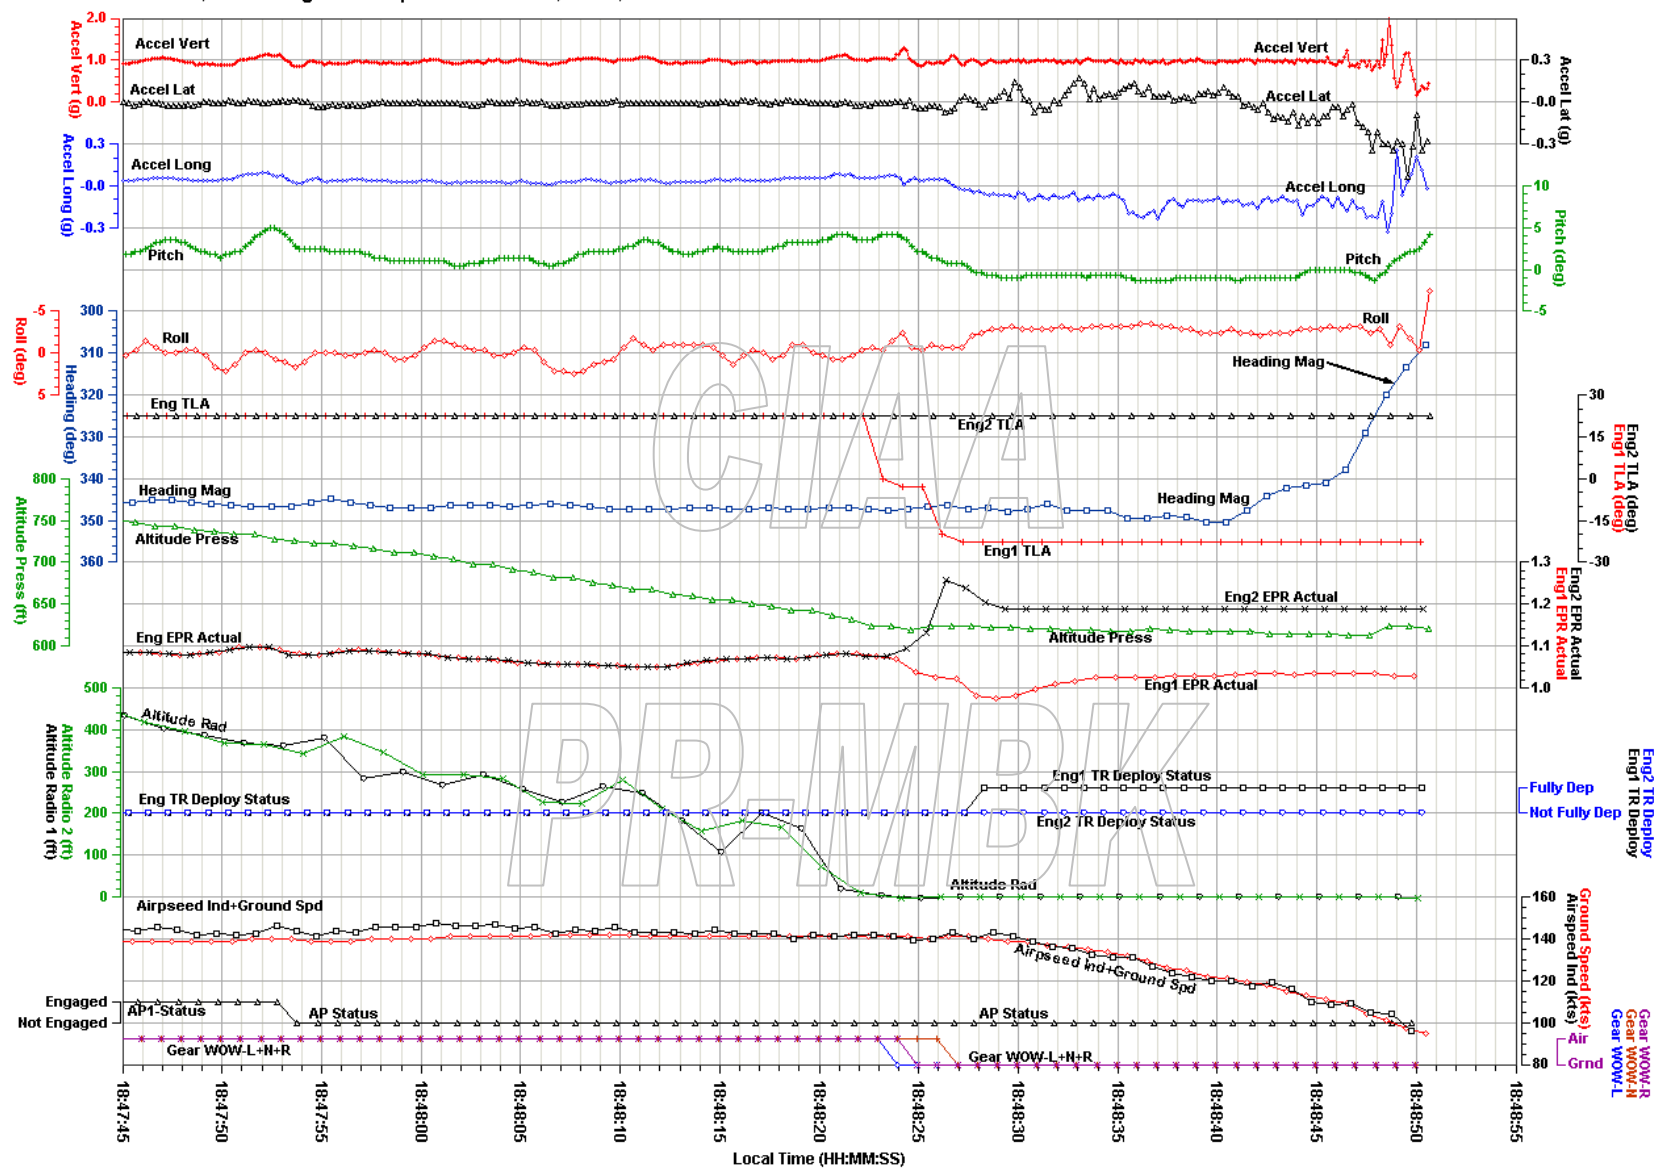

TAM, Airbus A320-200, Flight No. 3054, PR-MBK

Location, Date: Congonhas Airport in Sao Paulo, Brazil, 07/17/07

NTSB No. DCA07RA059

TAM, Airbus A320-200, Flight No. 3054, PR-MBK

Location, Date: Congonhas Airport in Sao Paulo, Brazil, 07/17/07

NTSB No. DCA07RA059

TAM, Airbus A320-200, Flight No. 3054, PR-MBK

Location, Date: Congonhas Airport in Sao Paulo, Brazil, 07/17/07

NTSB No. DCA07RA059

TAM, Airbus A320-200, Flight No. 3054, PR-MBK

Location, Date: Congonhas Airport in Sao Paulo, Brazil, 07/17/07

NTSB No. DCA07RA059

TAM, Airbus A320-200, PR-MBK, 2nd Previous Landing

Location, Date: Congonhas Airport in Sao Paulo, Brazil, 07/17/07

NTSB No. DCA07RA059

TAM, Airbus A320-200, PR-MBK, 2nd Previous Landing

Location, Date: Congonhas Airport in Sao Paulo, Brazil, 07/17/07

NTSB No. DCA07RA059

Revised: 24 July 2007

2nd Previous Landing Plot3

National Transportation Safety Board

TAM, Airbus A320-200, PR-MBK, 2nd Previous Landing