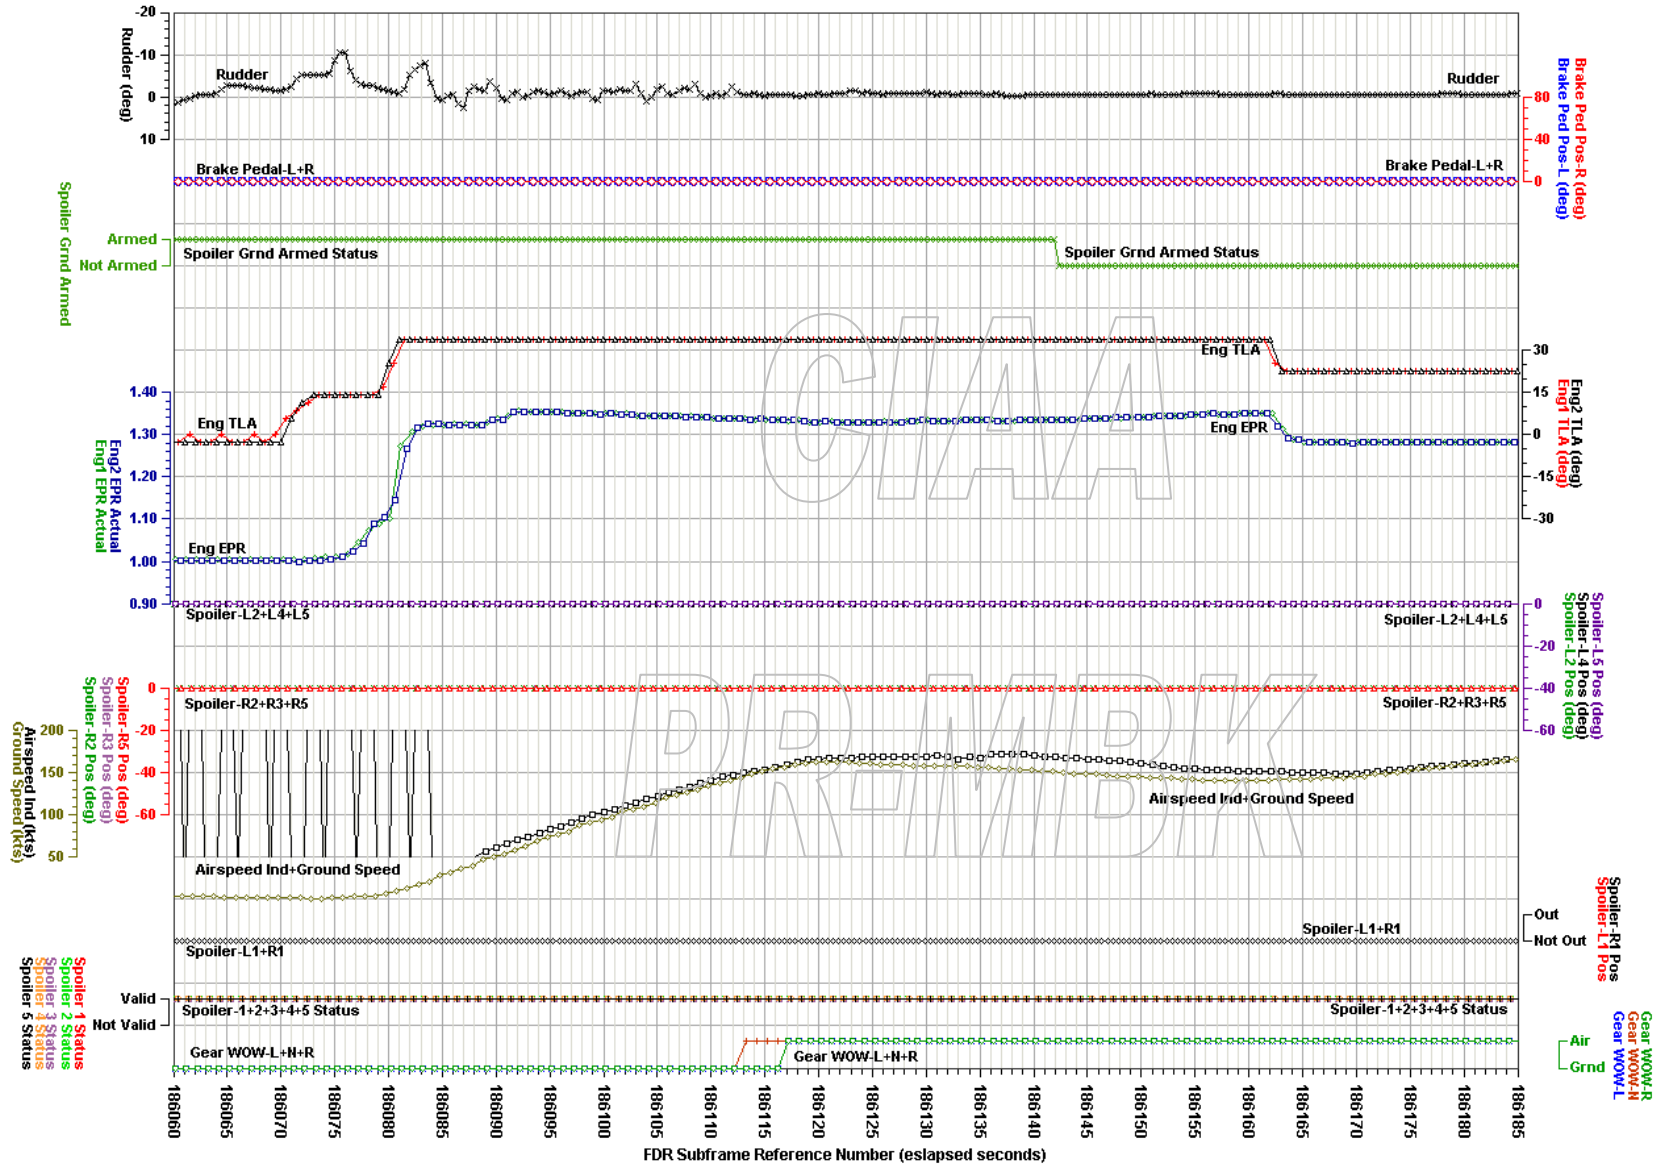

Location, Date: Congonhas Airport in Sao Paulo, Brazil, 07/17/07

NTSB No. DCA07RA059

Revised: 24 July 2007

2nd Previous Landing Plot3

National Transportation Safety Board

TAM, Airbus A320-200, PR-MBK, 2nd Previous Landing

Location, Date: Congonhas Airport in Sao Paulo, Brazil, 07/17/07

NTSB No. DCA07RA059

TAM, Airbus A320-200, Flight No. 3054, PR-MBK

Location, Date: Congonhas Airport in Sao Paulo, Brazil, 07/17/07

NTSB No. DCA07RA059

TAM, Airbus A320-200, Flight No. 3054, PR-MBK, Previous Landing at Porto Alegre Airport
 Location, Date: Porto Alegre, 07/17/07 NTSB No. DCA07RA059

TAM, Airbus A320-200, Flight No. 3054, PR-MBK, 2nd Previous Landing at Congonhas Airport
 Location, Date: Congonhas Airport in Sao Paulo, Brazil, 07/17/07 NTSB No. DCA07RA059

TAM, Airbus A320-200, Flight No. 3054, PR-MBK, Previous Take-Off at Porto Alegre Airport
 Location, Date: Porto Alegre Airport, 07/17/07 NTSB No. DCA07RA059

TAM, Airbus A320-200, PR-MBK, 2nd Previous Landing