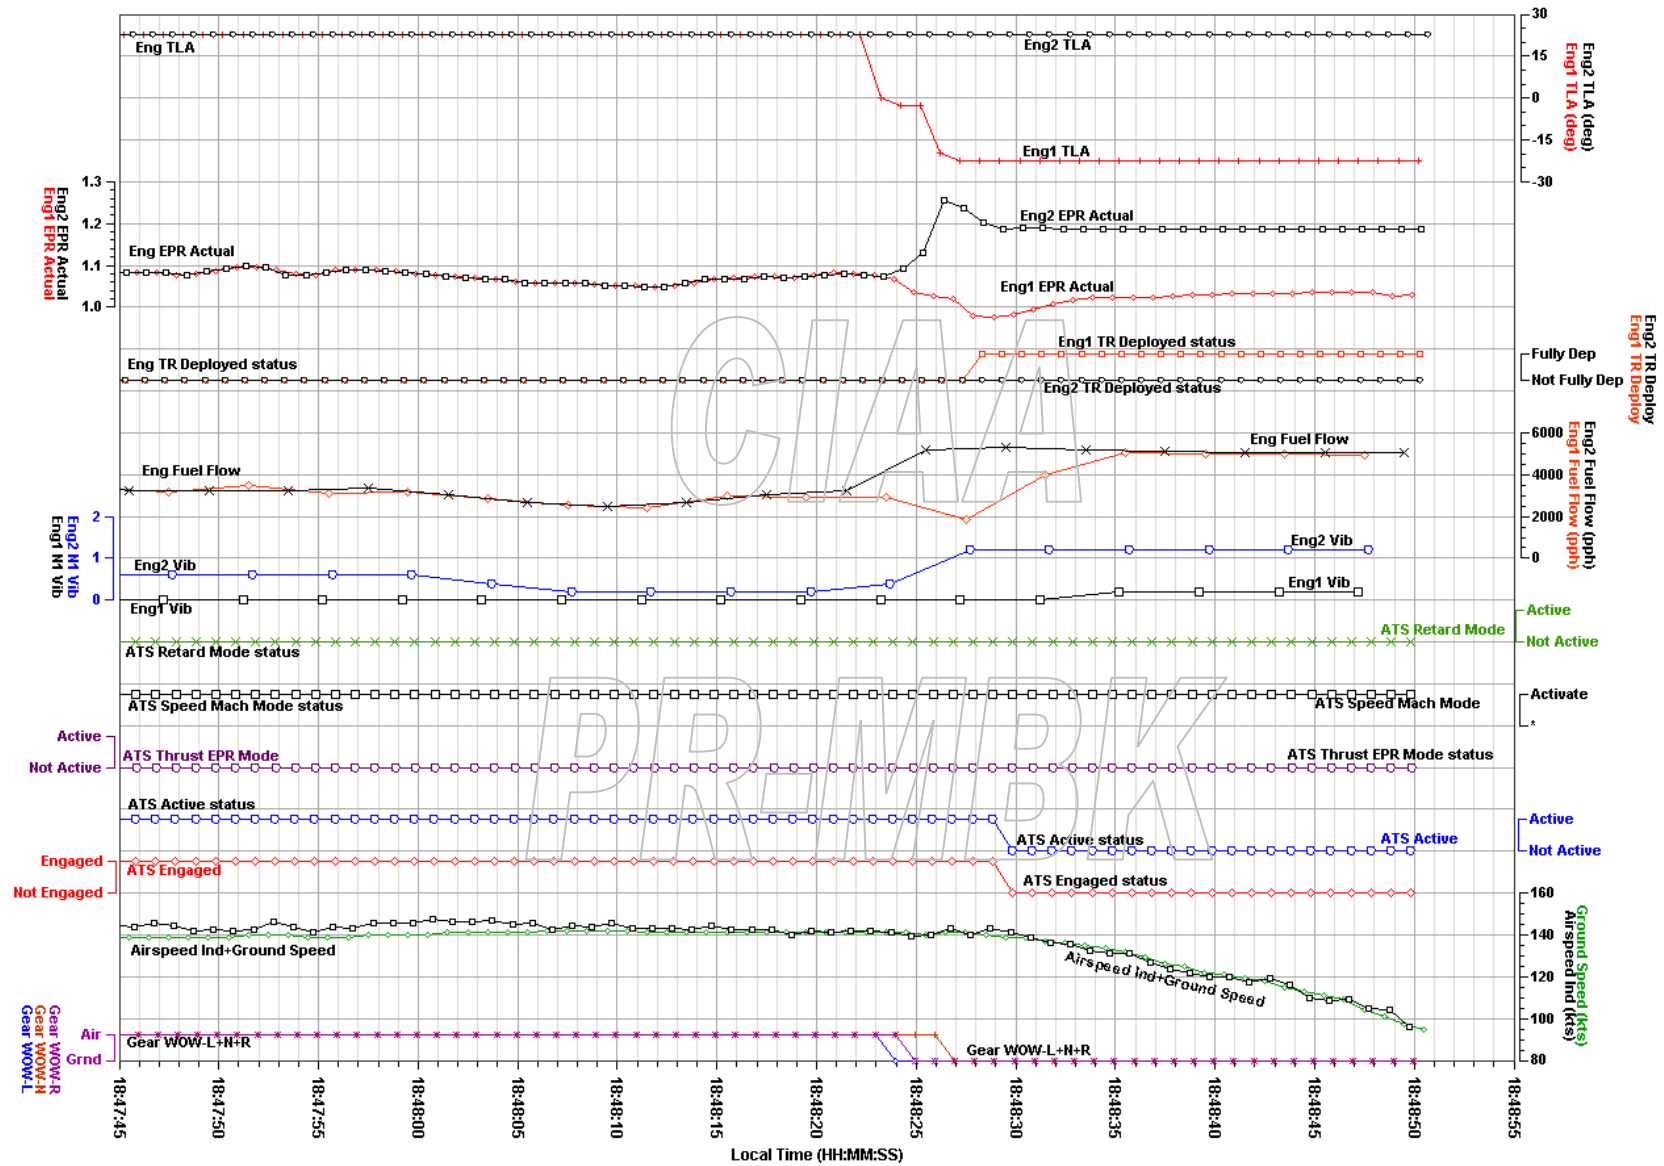

TAM, Airbus A320-200, Flight No. 3054, PR-MBK

Location, Date: Congonhas Airport in Sao Paulo, Brazil, 07/17/07

NTSB No. DCA07RA059

TAM, Airbus A320-200, Flight No. 3054, PR-MBK

Location, Date: Congonhas Airport in Sao Paulo, Brazil, 07/17/07

NTSB No. DCA07RA059

TAM, Airbus A320-200, Flight No. 3054, PR-MBK

Location, Date: Congonhas Airport in Sao Paulo, Brazil, 07/17/07

NTSB No. DCA07RA059

TAM, Airbus A320-200, Flight No. 3054, PR-MBK

Location, Date: Congonhas Airport in Sao Paulo, Brazil, 07/17/07

NTSB No. DCA07RA059

TAM, Airbus A320-200, PR-MBK, 2nd Previous Landing

Location, Date: Congonhas Airport in Sao Paulo, Brazil, 07/17/07

NTSB No. DCA07RA059

TAM, Airbus A320-200, PR-MBK, 2nd Previous Landing

Location, Date: Congonhas Airport in Sao Paulo, Brazil, 07/17/07

NTSB No. DCA07RA059

Revised: 24 July 2007

2nd Previous Landing Plot3

National Transportation Safety Board

TAM, Airbus A320-200, PR-MBK, 2nd Previous Landing