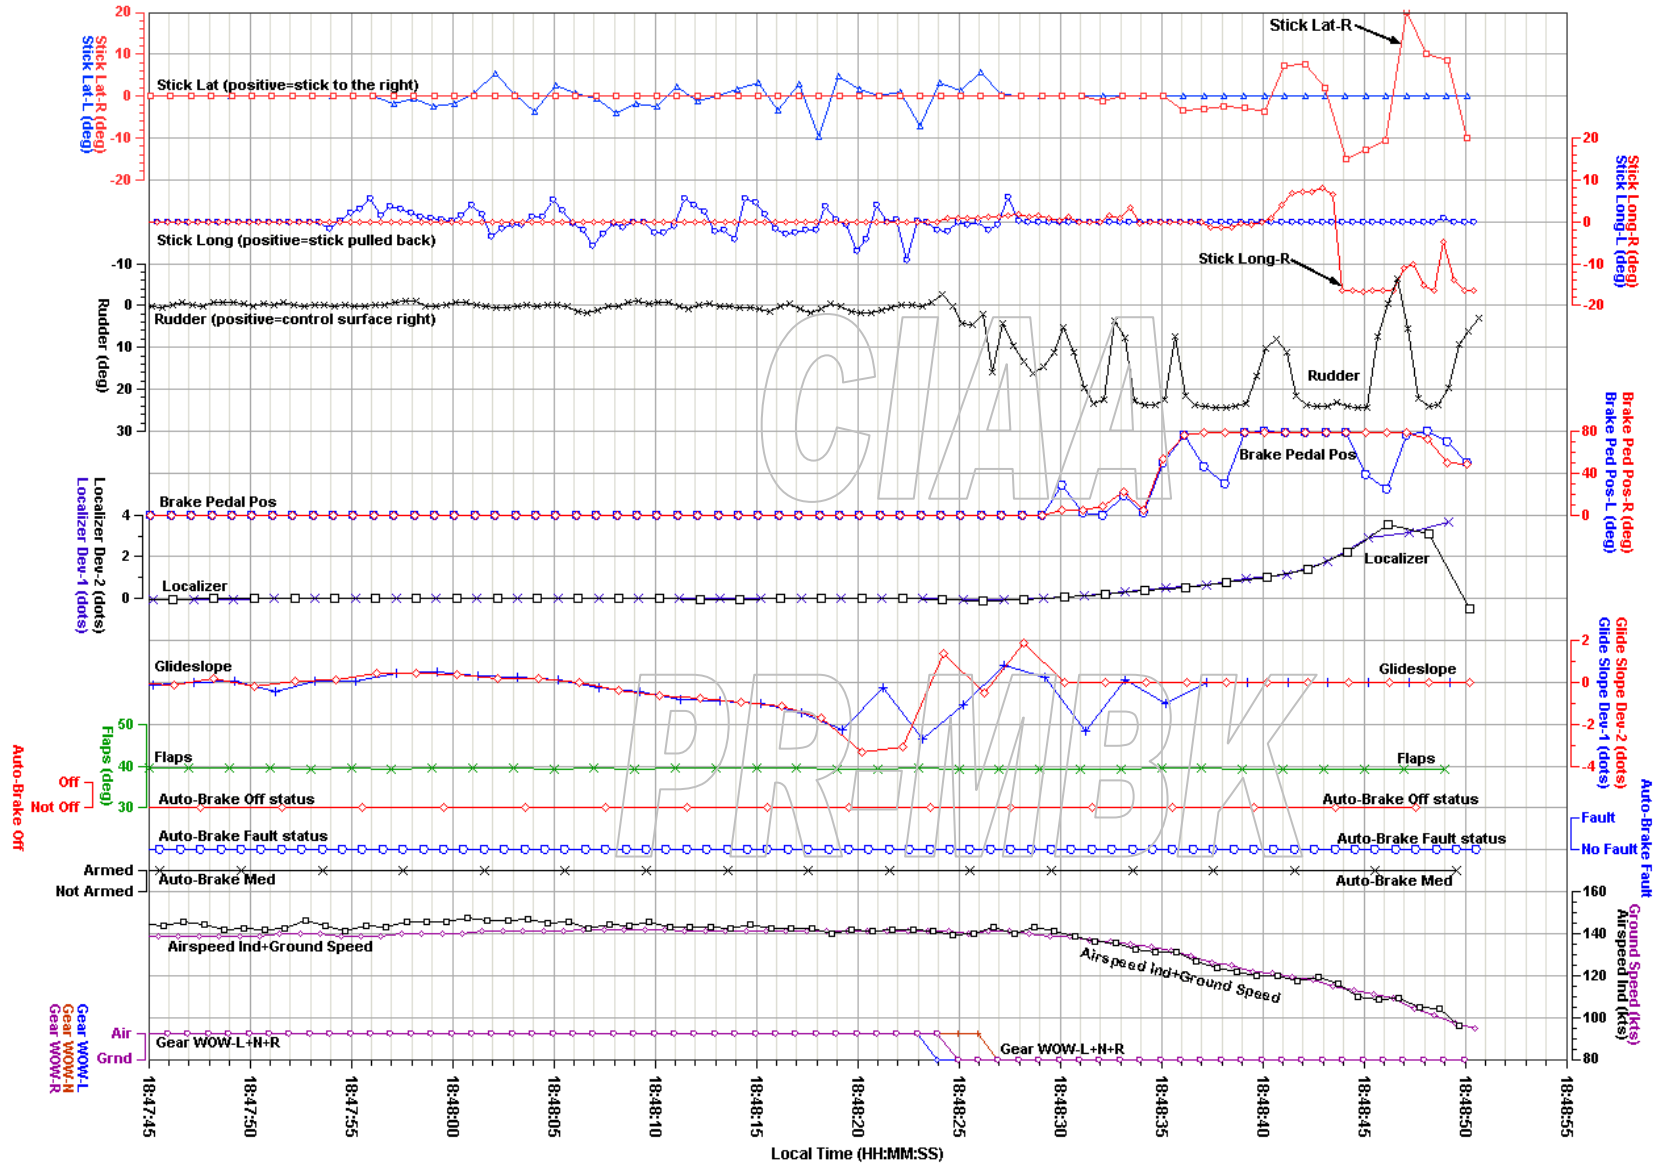

TAM, Airbus A320-200, Flight No. 3054, PR-MBK

Location, Date: Congonhas Airport in Sao Paulo, Brazil, 07/17/07

NTSB No. DCA07RA059

TAM, Airbus A320-200, Flight No. 3054, PR-MBK

Location, Date: Congonhas Airport in Sao Paulo, Brazil, 07/17/07

NTSB No. DCA07RA059

TAM, Airbus A320-200, Flight No. 3054, PR-MBK

Location, Date: Congonhas Airport in Sao Paulo, Brazil, 07/17/07

NTSB No. DCA07RA059

TAM, Airbus A320-200, Flight No. 3054, PR-MBK

Location, Date: Congonhas Airport in Sao Paulo, Brazil, 07/17/07

NTSB No. DCA07RA059

TAM, Airbus A320-200, PR-MBK, 2nd Previous Landing

Location, Date: Congonhas Airport in Sao Paulo, Brazil, 07/17/07

NTSB No. DCA07RA059

TAM, Airbus A320-200, PR-MBK, 2nd Previous Landing

Location, Date: Congonhas Airport in Sao Paulo, Brazil, 07/17/07

NTSB No. DCA07RA059

Revised: 24 July 2007

2nd Previous Landing Plot3

National Transportation Safety Board

TAM, Airbus A320-200, PR-MBK, 2nd Previous Landing