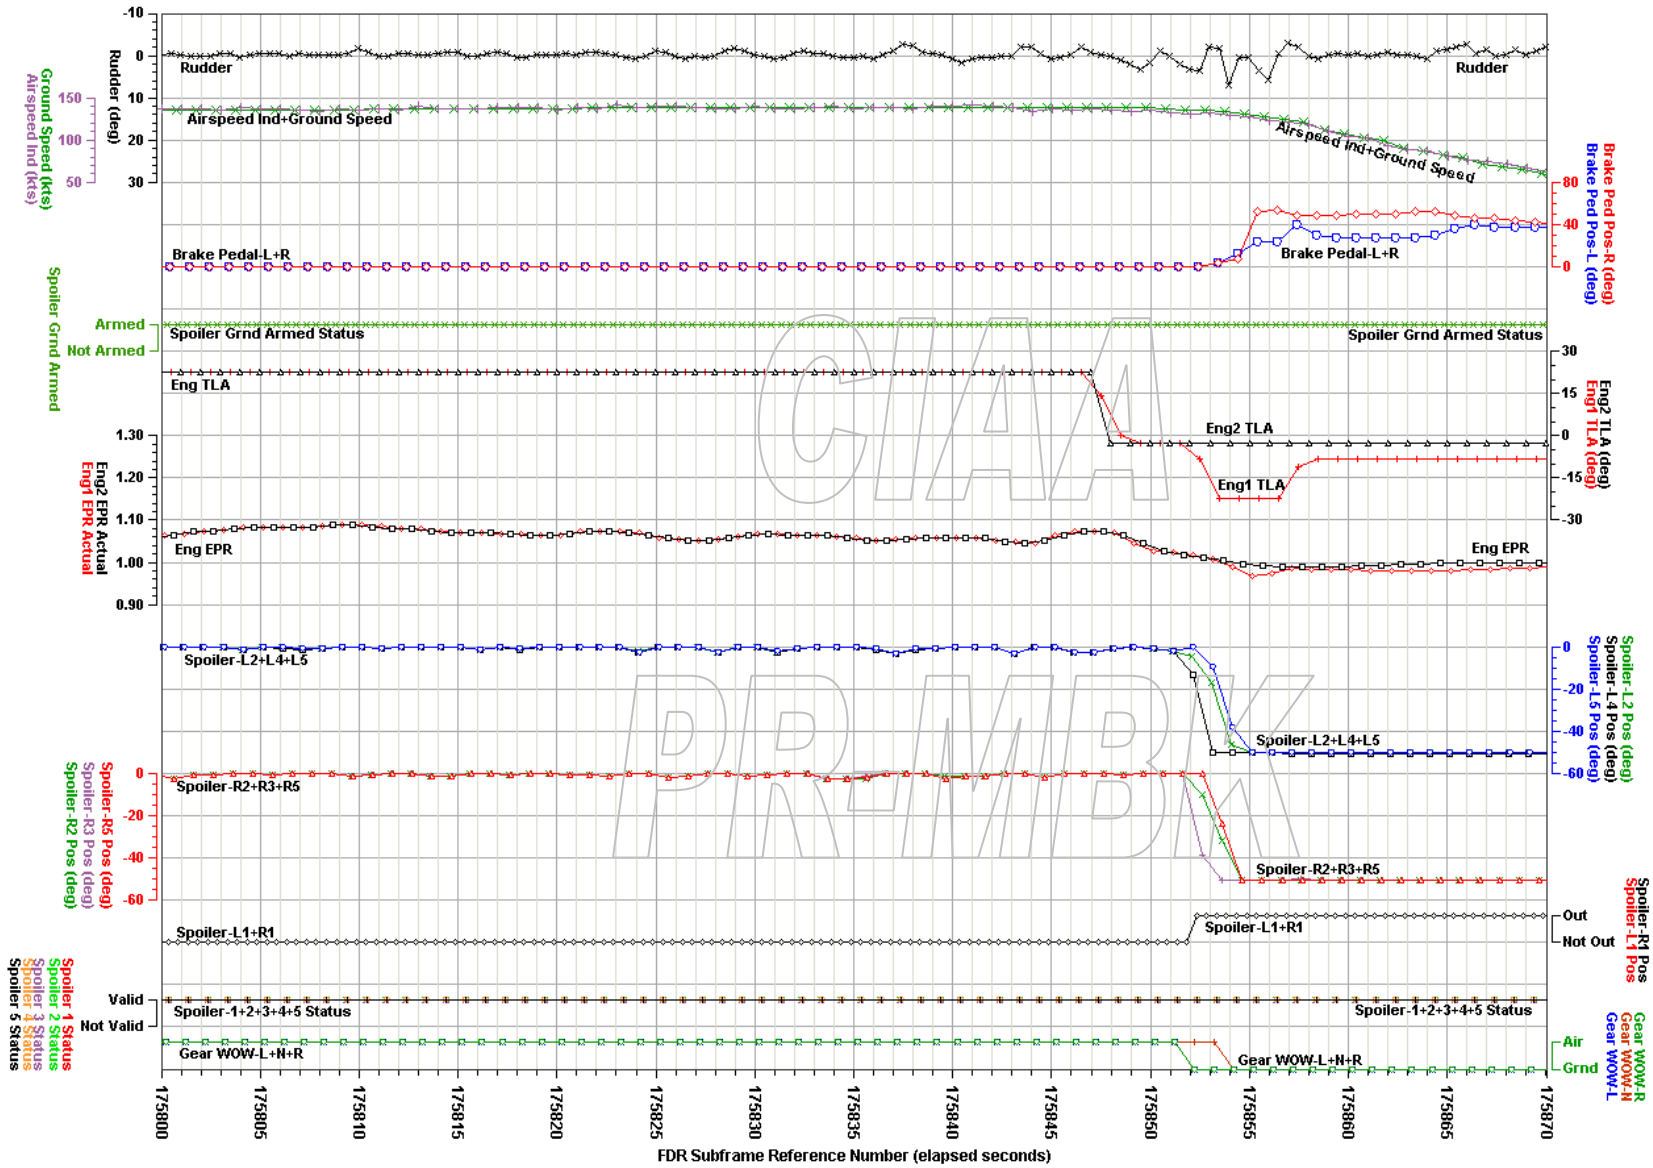

Location, Date: Congonhas Airport in Sao Paulo, Brazil, 07/17/07

NTSB No. DCA07RA059

Revised: 24 July 2007

2nd Previous Landing Plot3

National Transportation Safety Board

TAM, Airbus A320-200, PR-MBK, 2nd Previous Landing

Location, Date: Congonhas Airport in Sao Paulo, Brazil, 07/17/07

NTSB No. DCA07RA059

TAM, Airbus A320-200, Flight No. 3054, PR-MBK

Location, Date: Congonhas Airport in Sao Paulo, Brazil, 07/17/07

NTSB No. DCA07RA059

TAM, Airbus A320-200, Flight No. 3054, PR-MBK, Previous Landing at Porto Alegre Airport
 Location, Date: Porto Alegre, 07/17/07 NTSB No. DCA07RA059

TAM, Airbus A320-200, Flight No. 3054, PR-MBK, 2nd Previous Landing at Congonhas Airport
 Location, Date: Congonhas Airport in Sao Paulo, Brazil, 07/17/07 NTSB No. DCA07RA059

TAM, Airbus A320-200, Flight No. 3054, PR-MBK, Previous Take-Off at Porto Alegre Airport
 Location, Date: Porto Alegre Airport, 07/17/07 NTSB No. DCA07RA059

TAM, Airbus A320-200, PR-MBK, 2nd Previous Landing