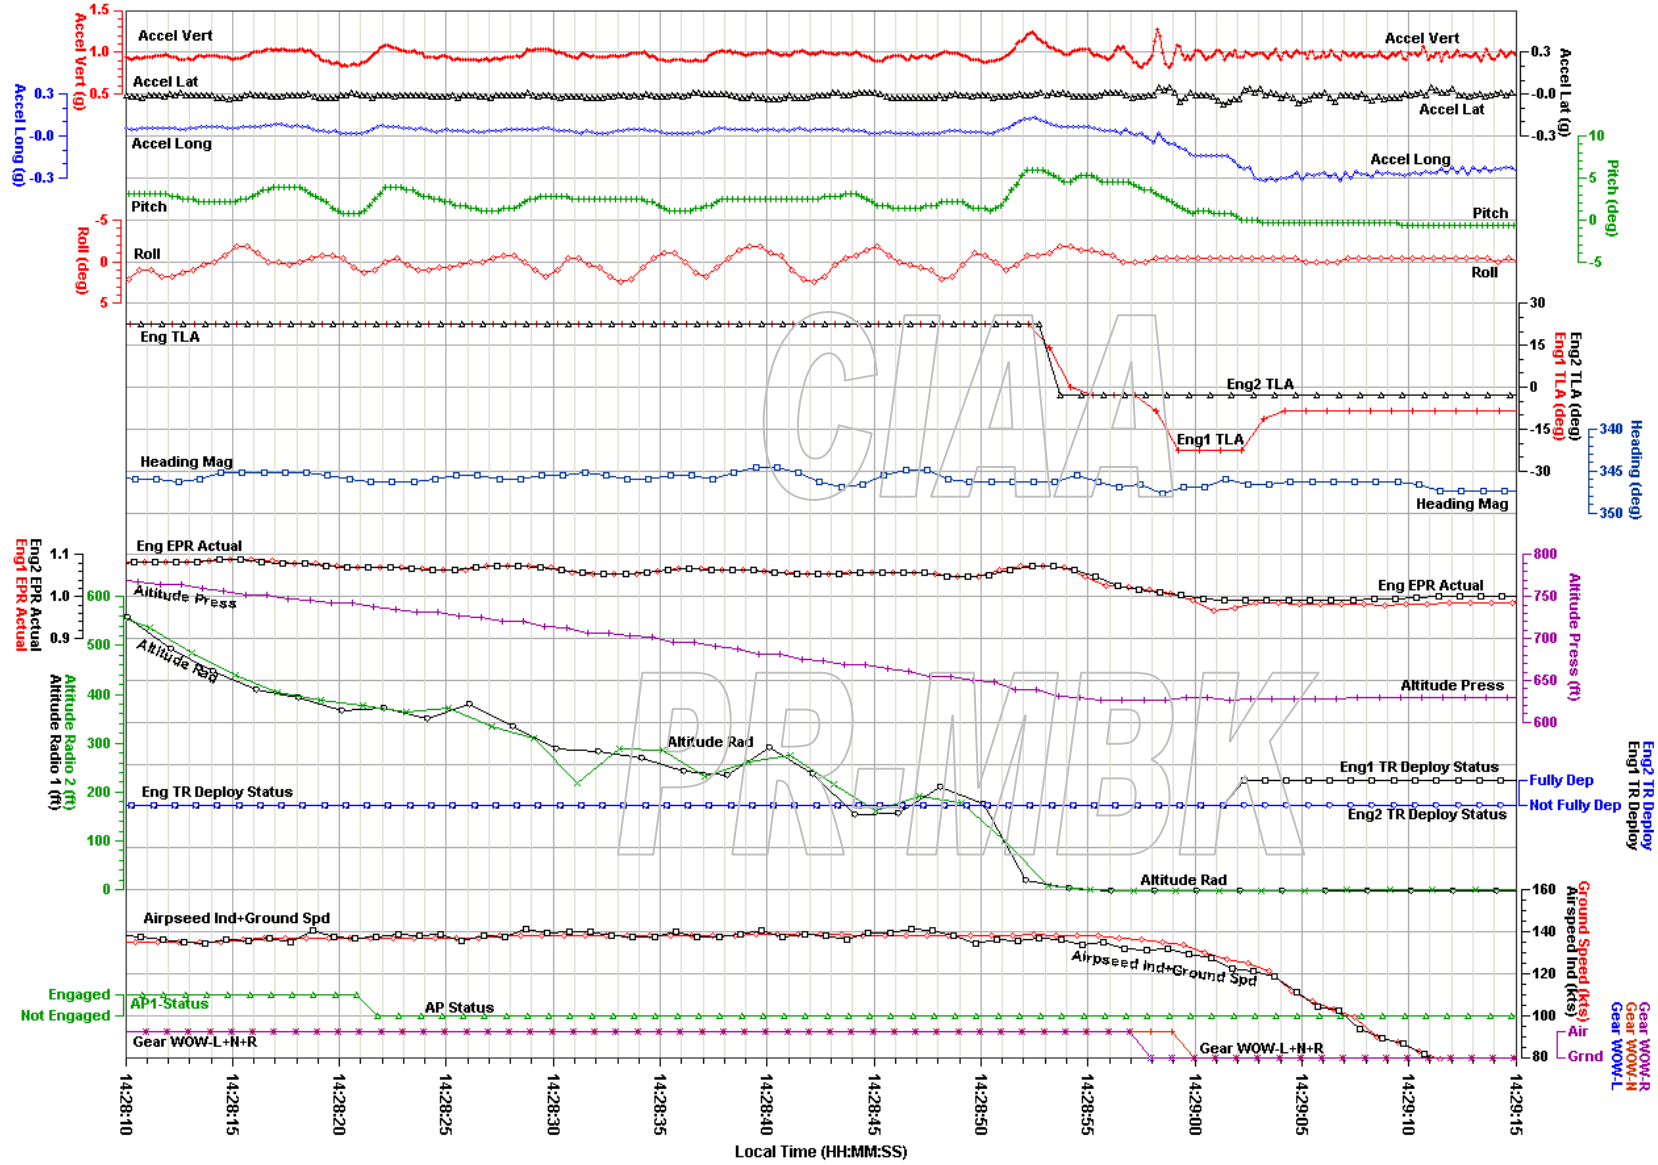

TAM, Airbus A320-200, Flight No. 3054, PR-MBK

Location, Date: Congonhas Airport in Sao Paulo, Brazil, 07/17/07

NTSB No. DCA07RA059

TAM, Airbus A320-200, Flight No. 3054, PR-MBK

Location, Date: Congonhas Airport in Sao Paulo, Brazil, 07/17/07

NTSB No. DCA07RA059

TAM, Airbus A320-200, Flight No. 3054, PR-MBK

Location, Date: Congonhas Airport in Sao Paulo, Brazil, 07/17/07

NTSB No. DCA07RA059

TAM, Airbus A320-200, Flight No. 3054, PR-MBK

Location, Date: Congonhas Airport in Sao Paulo, Brazil, 07/17/07

NTSB No. DCA07RA059

TAM, Airbus A320-200, PR-MBK, 2nd Previous Landing

Location, Date: Congonhas Airport in Sao Paulo, Brazil, 07/17/07

NTSB No. DCA07RA059

TAM, Airbus A320-200, PR-MBK, 2nd Previous Landing

Location, Date: Congonhas Airport in Sao Paulo, Brazil, 07/17/07

NTSB No. DCA07RA059

Revised: 24 July 2007

2nd Previous Landing Plot3

National Transportation Safety Board

TAM, Airbus A320-200, PR-MBK, 2nd Previous Landing