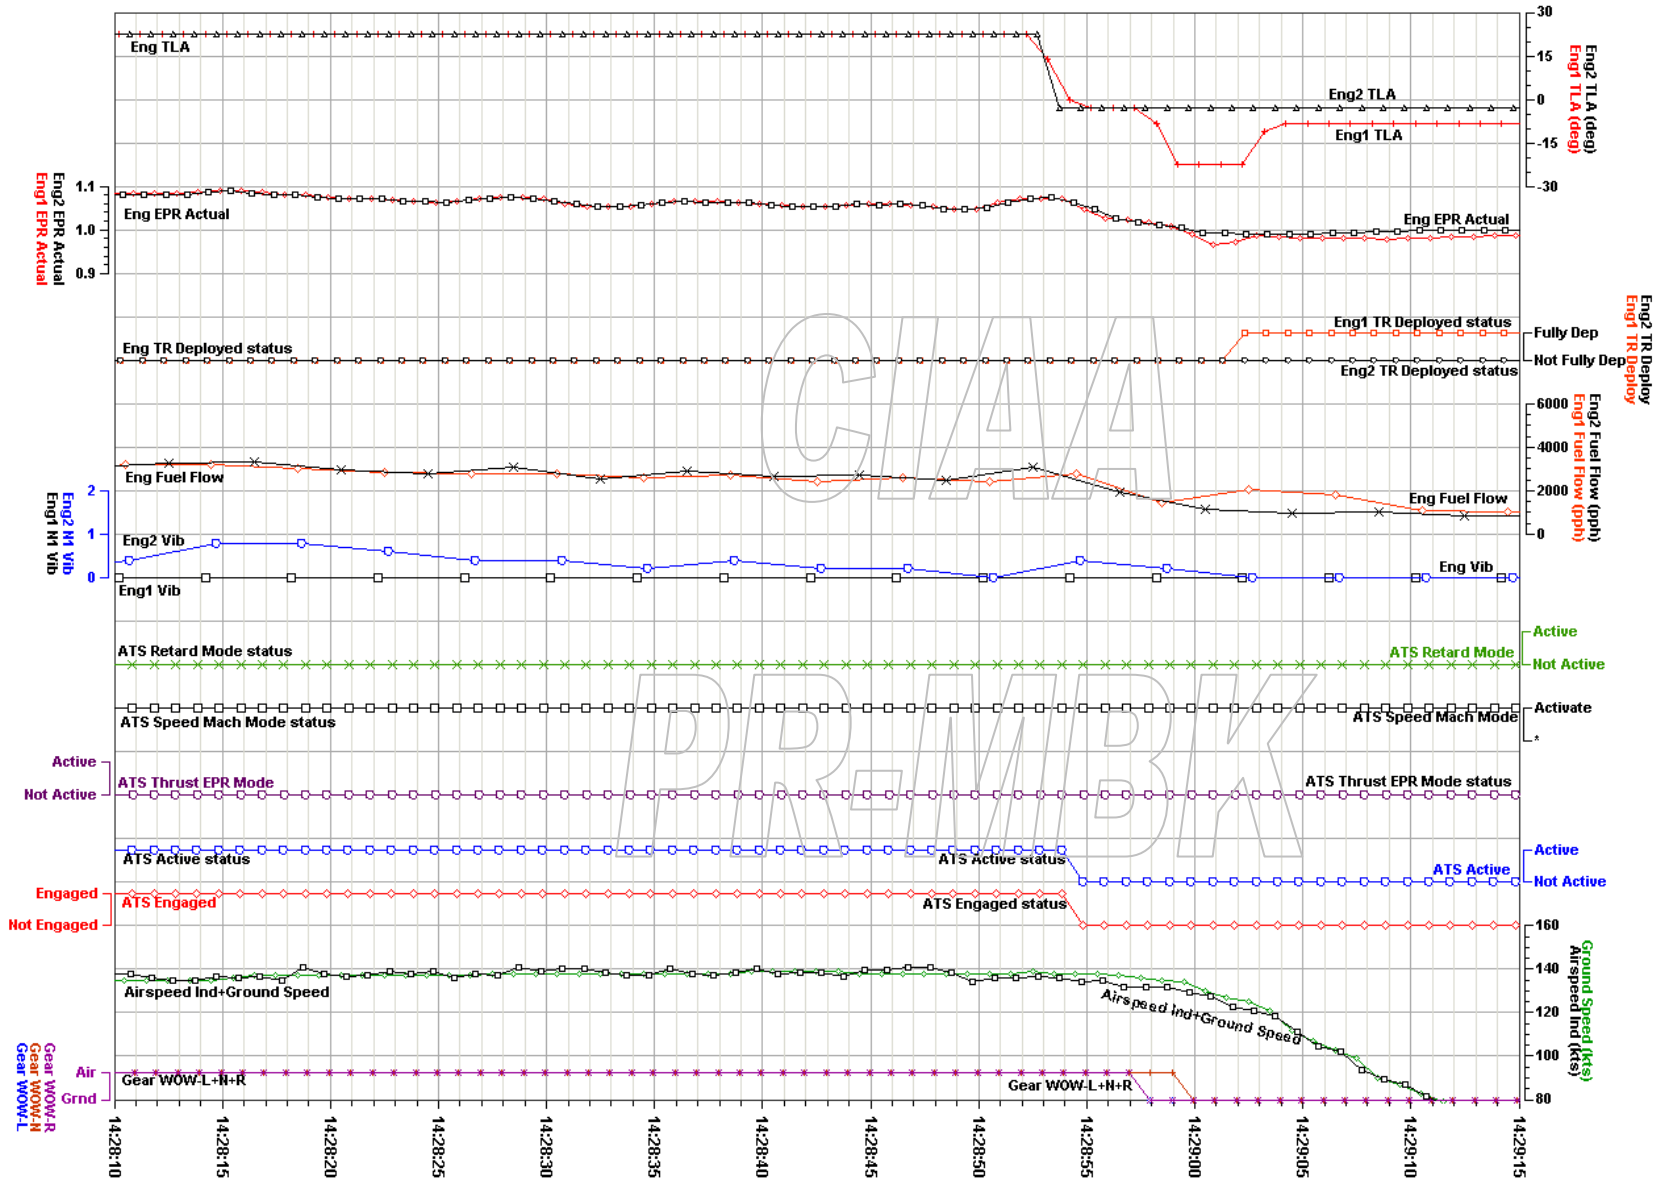

# TAM, Airbus A320-200, PR-MBK, 2nd Previous Landing

Location, Date: Congonhas Airport in Sao Paulo, Brazil, 07/17/07

NTSB No. DCA07RA059

# TAM, Airbus A320-200, PR-MBK, 2nd Previous Landing

Location, Date: Congonhas Airport in Sao Paulo, Brazil, 07/17/07

NTSB No. DCA07RA059

Revised: 24 July 2007

2nd Previous Landing Plot3

National Transportation Safety Board

# TAM, Airbus A320-200, PR-MBK, 2nd Previous Landing

Location, Date: Congonhas Airport in Sao Paulo, Brazil, 07/17/07

NTSB No. DCA07RA059

TAM, Airbus A320-200, Flight No. 3054, PR-MBK

Location, Date: Congonhas Airport in Sao Paulo, Brazil, 07/17/07