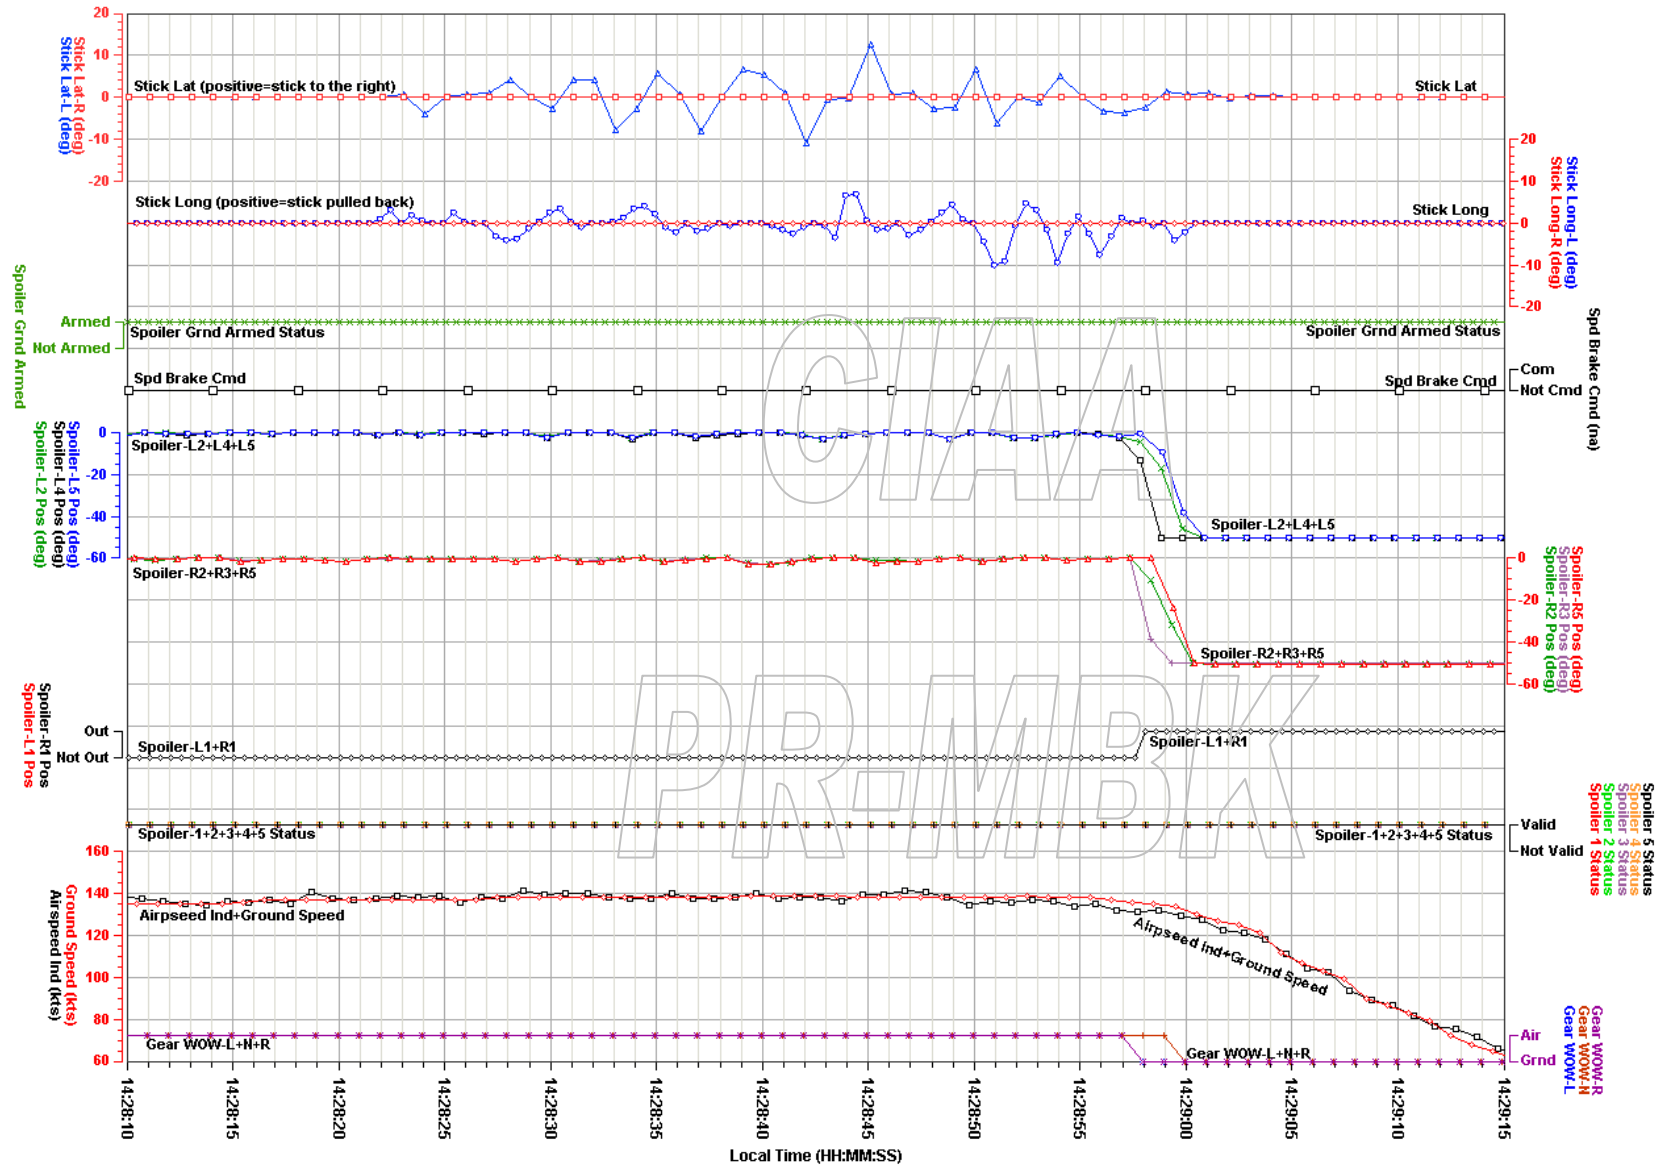

# TAM, Airbus A320-200, PR-MBK, 2nd Previous Landing

Location, Date: Congonhas Airport in Sao Paulo, Brazil, 07/17/07

NTSB No. DCA07RA059

Revised: 24 July 2007

2nd Previous Landing Plot3

National Transportation Safety Board

# TAM, Airbus A320-200, PR-MBK, 2nd Previous Landing

Location, Date: Congonhas Airport in Sao Paulo, Brazil, 07/17/07

NTSB No. DCA07RA059

TAM, Airbus A320-200, Flight No. 3054, PR-MBK

Location, Date: Congonhas Airport in Sao Paulo, Brazil, 07/17/07

NTSB No. DCA07RA059

TAM, Airbus A320-200, Flight No. 3054, PR-MBK, Previous Landing at Porto Alegre Airport  
 Location, Date: Porto Alegre, 07/17/07 NTSB No. DCA07RA059

TAM, Airbus A320-200, Flight No. 3054, PR-MBK, 2nd Previous Landing at Congonhas Airport  
 Location, Date: Congonhas Airport in Sao Paulo, Brazil, 07/17/07 NTSB No. DCA07RA059

TAM, Airbus A320-200, Flight No. 3054, PR-MBK, Previous Take-Off at Porto Alegre Airport  
 Location, Date: Porto Alegre Airport, 07/17/07 NTSB No. DCA07RA059