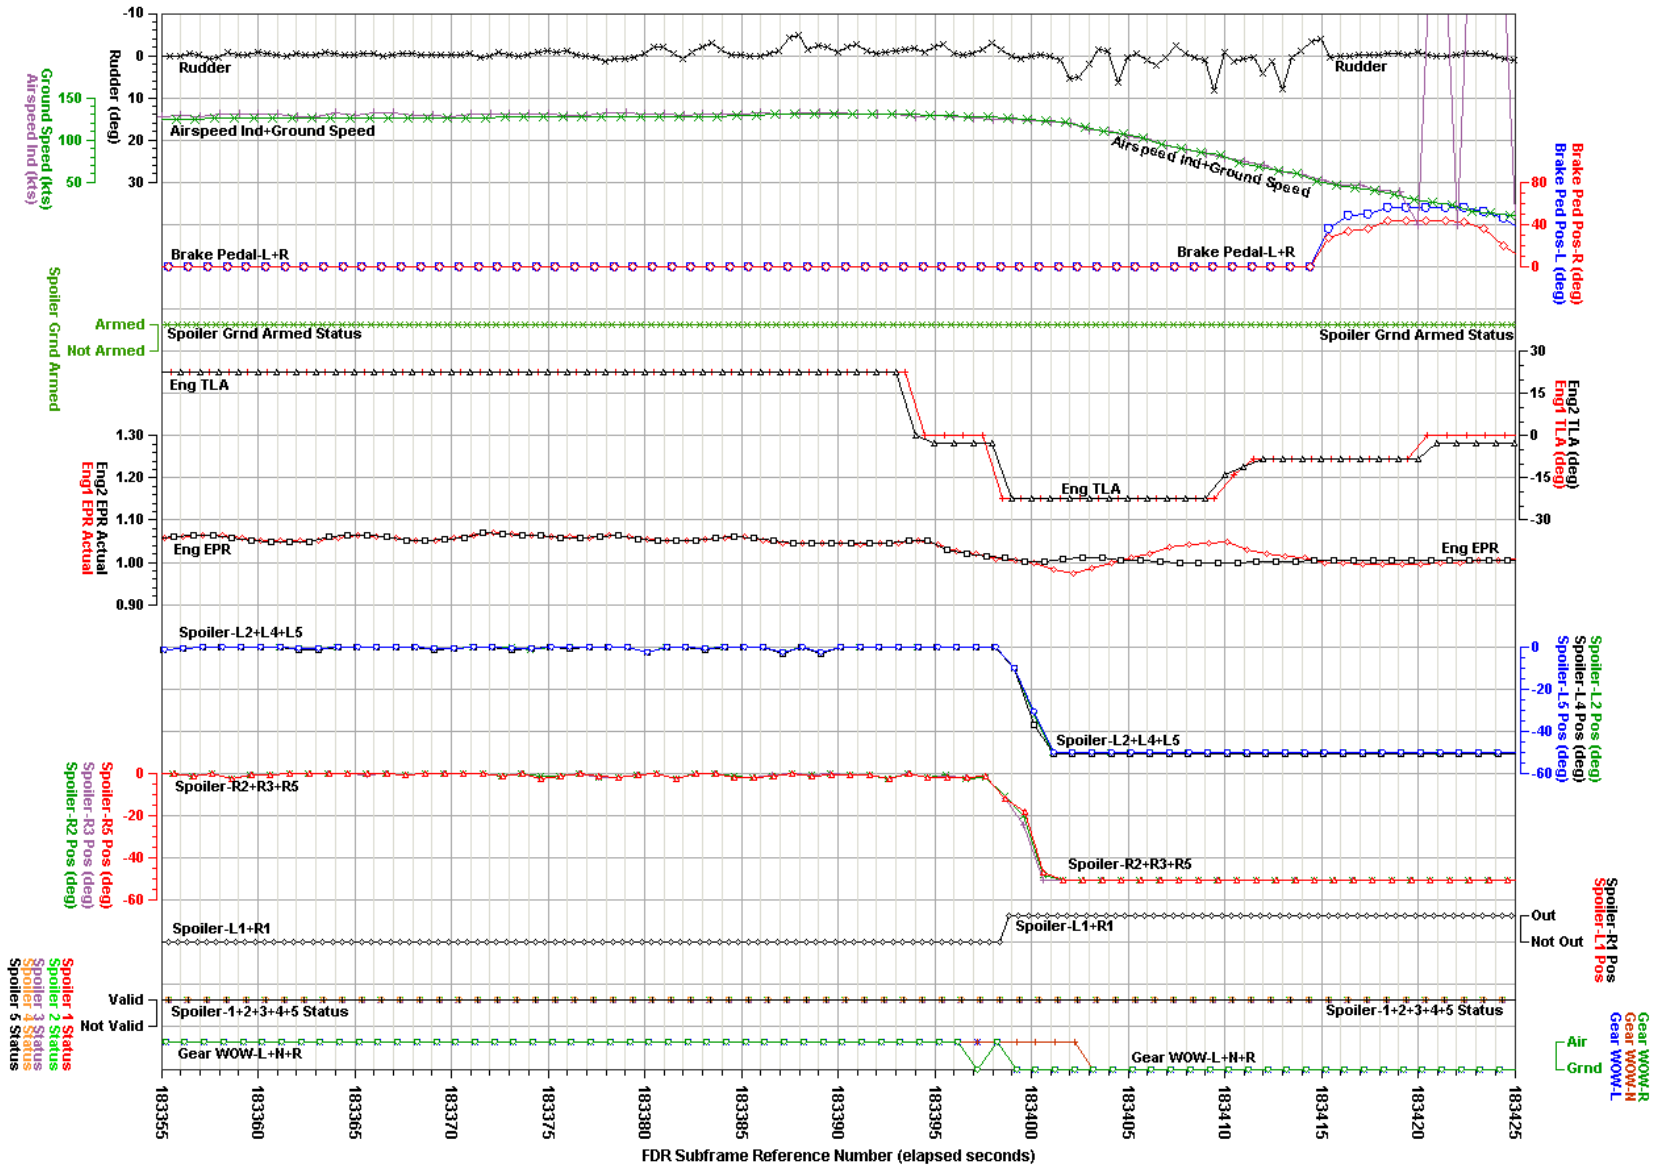

# TAM, Airbus A320-200, PR-MBK, 2nd Previous Landing

Location, Date: Congonhas Airport in Sao Paulo, Brazil, 07/17/07

NTSB No. DCA07RA059

Revised: 24 July 2007

2nd Previous Landing Plot3

National Transportation Safety Board

# TAM, Airbus A320-200, PR-MBK, 2nd Previous Landing

Location, Date: Congonhas Airport in Sao Paulo, Brazil, 07/17/07

NTSB No. DCA07RA059

TAM, Airbus A320-200, Flight No. 3054, PR-MBK

Location, Date: Congonhas Airport in Sao Paulo, Brazil, 07/17/07

NTSB No. DCA07RA059

TAM, Airbus A320-200, Flight No. 3054, PR-MBK, Previous Landing at Porto Alegre Airport  
 Location, Date: Porto Alegre, 07/17/07 NTSB No. DCA07RA059

TAM, Airbus A320-200, Flight No. 3054, PR-MBK, 2nd Previous Landing at Congonhas Airport  
 Location, Date: Congonhas Airport in Sao Paulo, Brazil, 07/17/07 NTSB No. DCA07RA059

TAM, Airbus A320-200, Flight No. 3054, PR-MBK, Previous Take-Off at Porto Alegre Airport  
 Location, Date: Porto Alegre Airport, 07/17/07 NTSB No. DCA07RA059