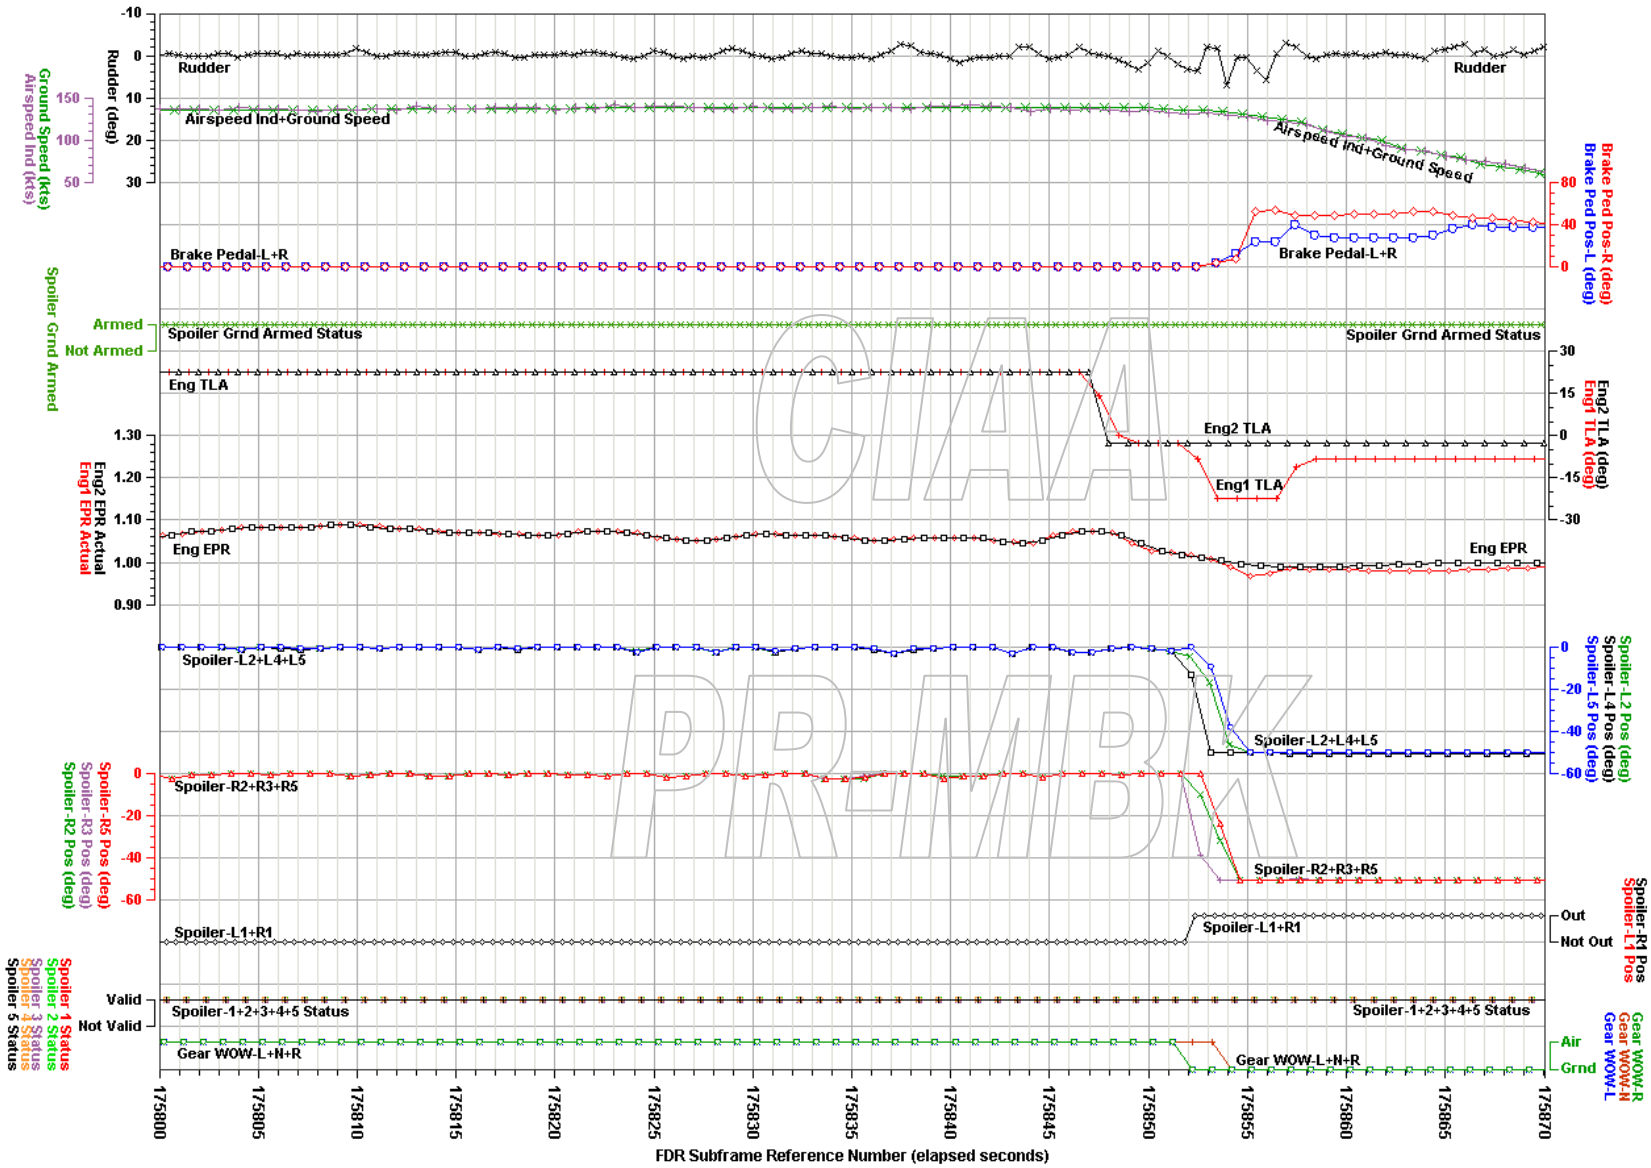

# TAM, Airbus A320-200, PR-MBK, 2nd Previous Landing

Location, Date: Congonhas Airport in Sao Paulo, Brazil, 07/17/07

NTSB No. DCA07RA059

TAM, Airbus A320-200, Flight No. 3054, PR-MBK

Location, Date: Congonhas Airport in Sao Paulo, Brazil, 07/17/07

NTSB No. DCA07RA059

TAM, Airbus A320-200, Flight No. 3054, PR-MBK, Previous Landing at Porto Alegre Airport  
 Location, Date: Porto Alegre, 07/17/07 NTSB No. DCA07RA059

TAM, Airbus A320-200, Flight No. 3054, PR-MBK, 2nd Previous Landing at Congonhas Airport  
 Location, Date: Congonhas Airport in Sao Paulo, Brazil, 07/17/07 NTSB No. DCA07RA059

TAM, Airbus A320-200, Flight No. 3054, PR-MBK, Previous Take-Off at Porto Alegre Airport  
 Location, Date: Porto Alegre Airport, 07/17/07 NTSB No. DCA07RA059

# TAM, Airbus A320-200, Flight No. 3054, PR-MBK

Location, Date: Congonhas Airport in Sao Paulo, Brazil, 07/17/07

NTSB No. DCA07RA059