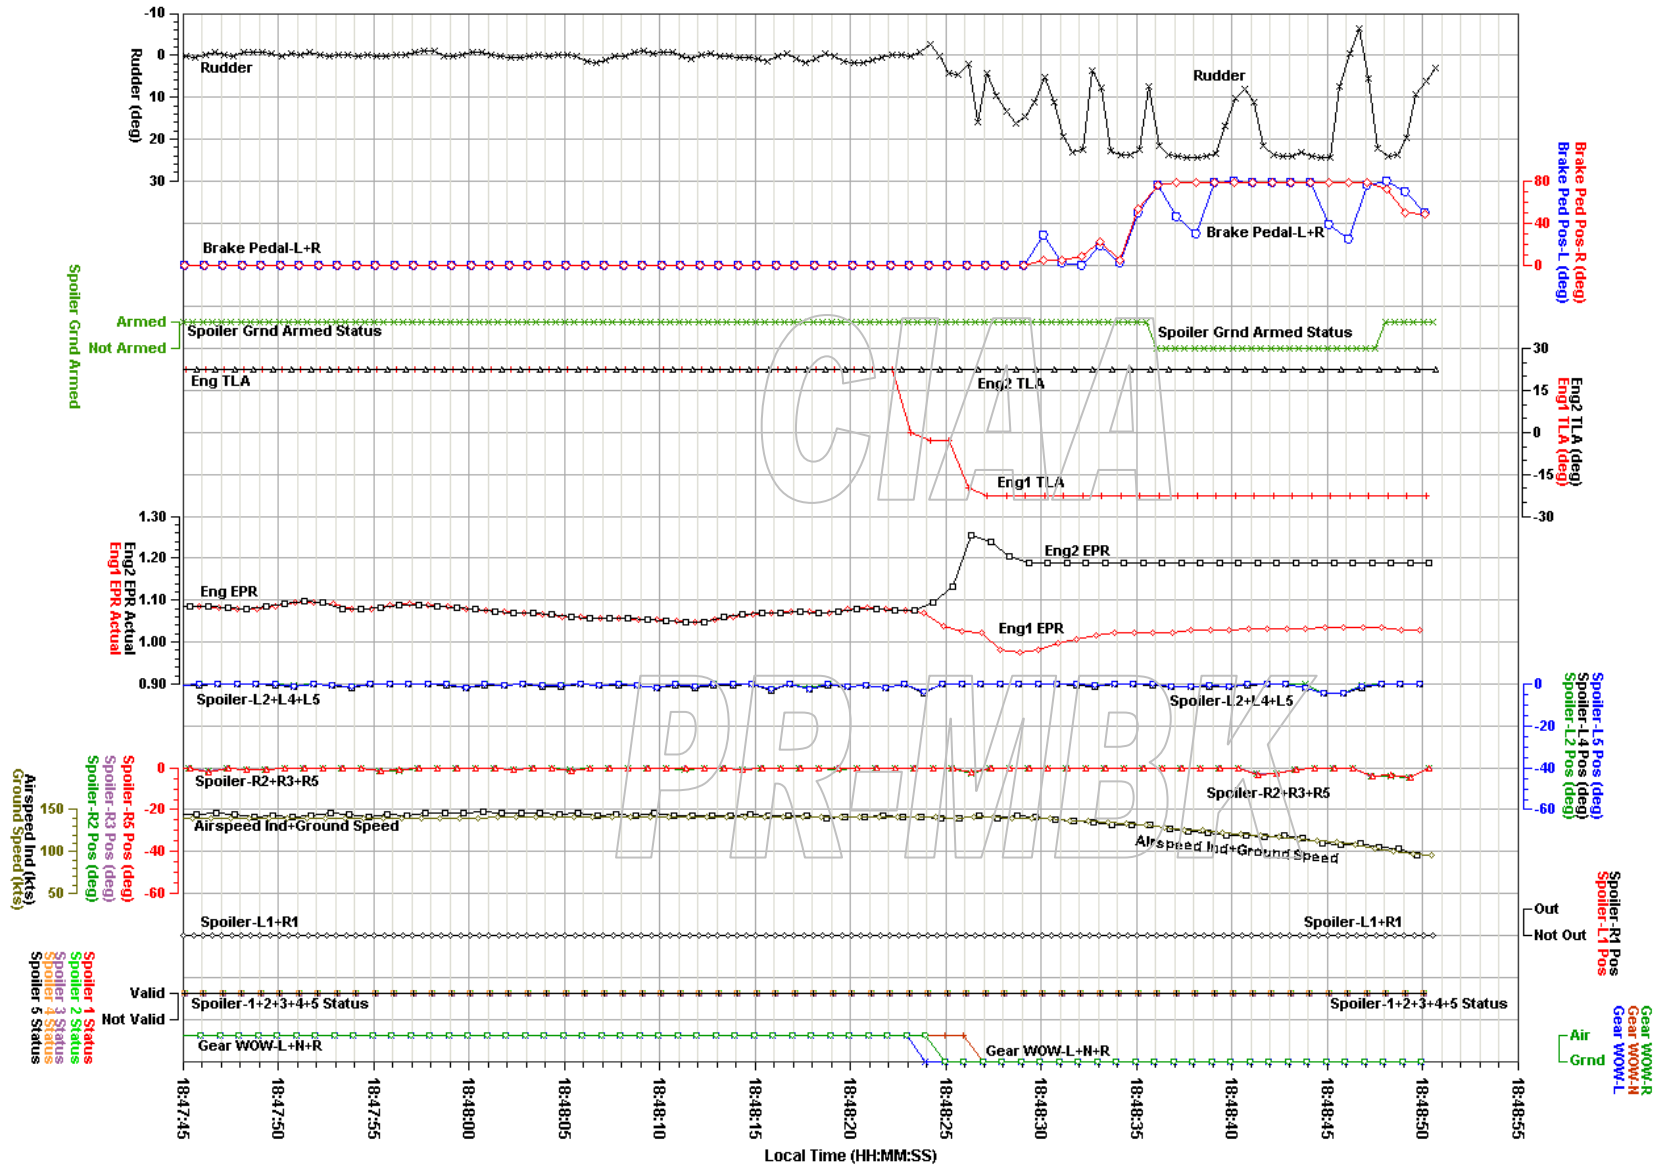

# TAM, Airbus A320-200, PR-MBK, 2nd Previous Landing

Location, Date: Congonhas Airport in Sao Paulo, Brazil, 07/17/07

NTSB No. DCA07RA059

Revised: 24 July 2007

2nd Previous Landing Plot3

National Transportation Safety Board

# TAM, Airbus A320-200, PR-MBK, 2nd Previous Landing

Location, Date: Congonhas Airport in Sao Paulo, Brazil, 07/17/07

NTSB No. DCA07RA059

TAM, Airbus A320-200, Flight No. 3054, PR-MBK

Location, Date: Congonhas Airport in Sao Paulo, Brazil, 07/17/07

NTSB No. DCA07RA059

TAM, Airbus A320-200, Flight No. 3054, PR-MBK, Previous Landing at Porto Alegre Airport  
 Location, Date: Porto Alegre, 07/17/07 NTSB No. DCA07RA059

TAM, Airbus A320-200, Flight No. 3054, PR-MBK, 2nd Previous Landing at Congonhas Airport  
 Location, Date: Congonhas Airport in Sao Paulo, Brazil, 07/17/07 NTSB No. DCA07RA059

TAM, Airbus A320-200, Flight No. 3054, PR-MBK, Previous Take-Off at Porto Alegre Airport  
 Location, Date: Porto Alegre Airport, 07/17/07 NTSB No. DCA07RA059