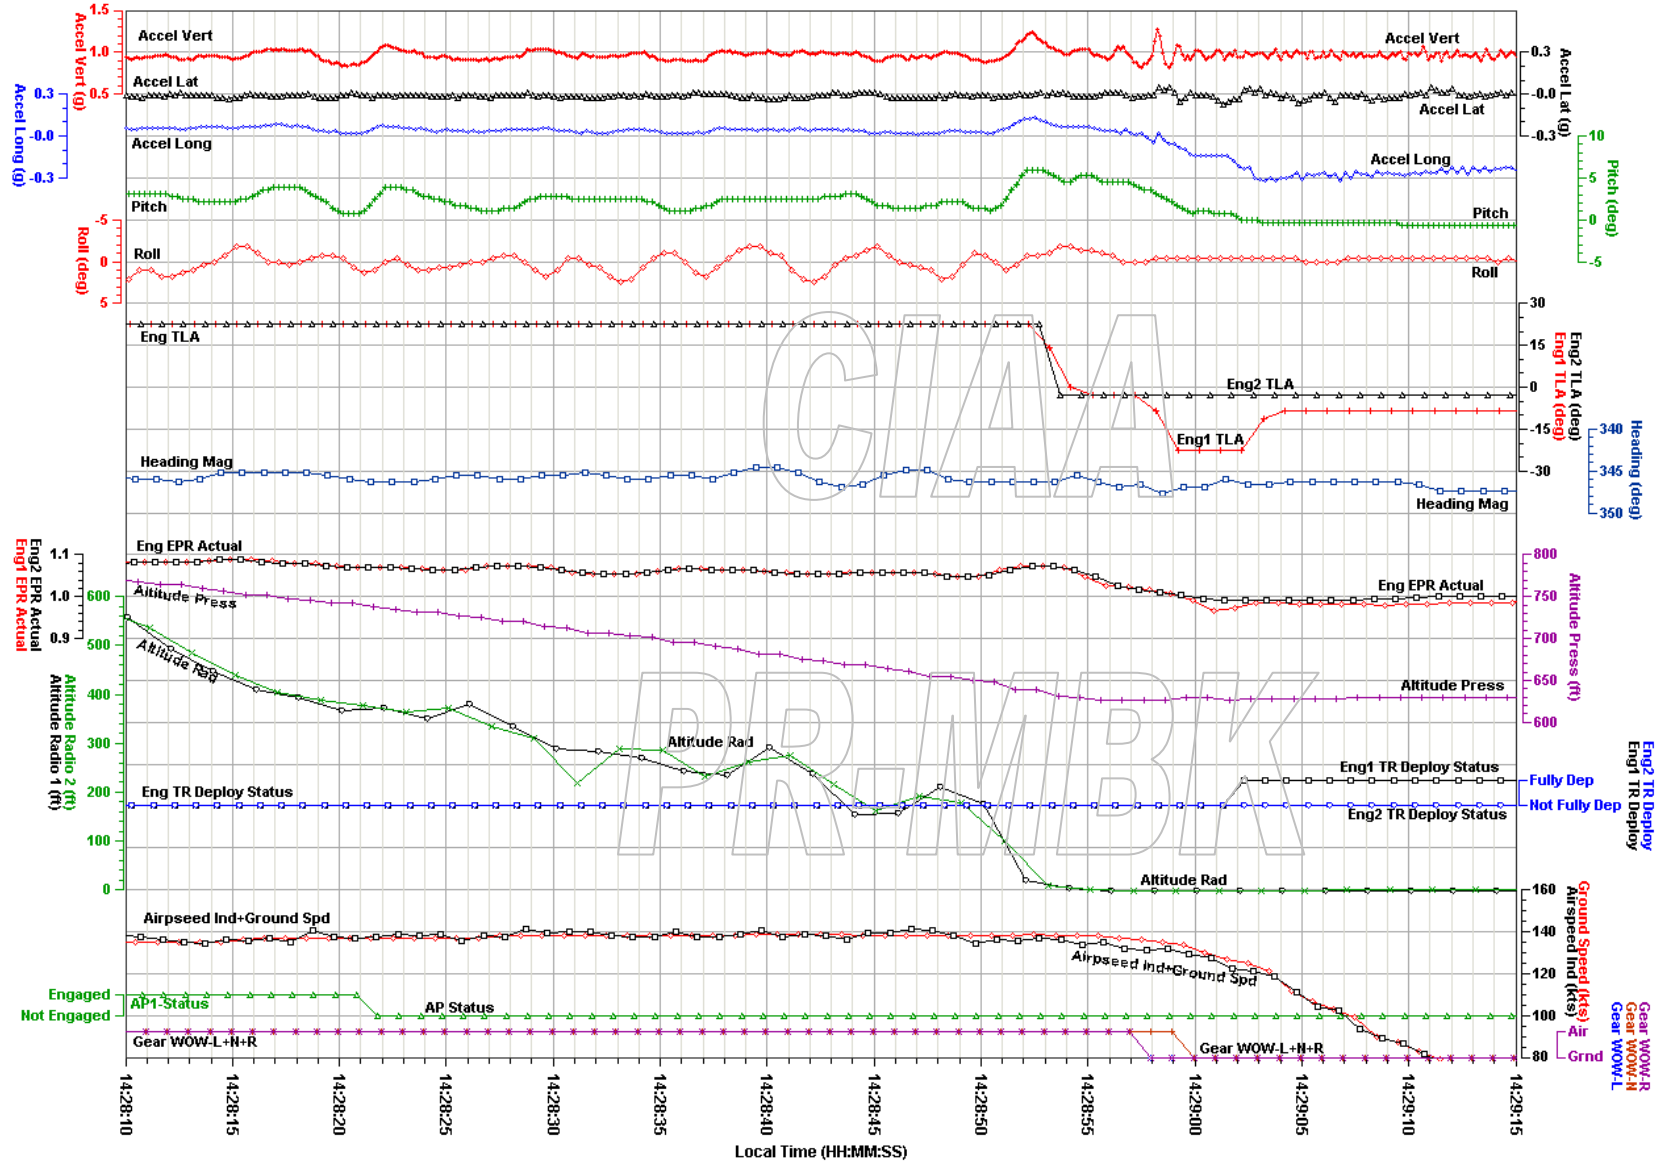

# TAM, Airbus A320-200, Flight No. 3054, PR-MBK

Location, Date: Congonhas Airport in Sao Paulo, Brazil, 07/17/07

NTSB No. DCA07RA059

# TAM, Airbus A320-200, PR-MBK, 2nd Previous Landing

Location, Date: Congonhas Airport in Sao Paulo, Brazil, 07/17/07

NTSB No. DCA07RA059

# TAM, Airbus A320-200, PR-MBK, 2nd Previous Landing

Location, Date: Congonhas Airport in Sao Paulo, Brazil, 07/17/07

NTSB No. DCA07RA059

Revised: 24 July 2007

2nd Previous Landing Plot3

National Transportation Safety Board