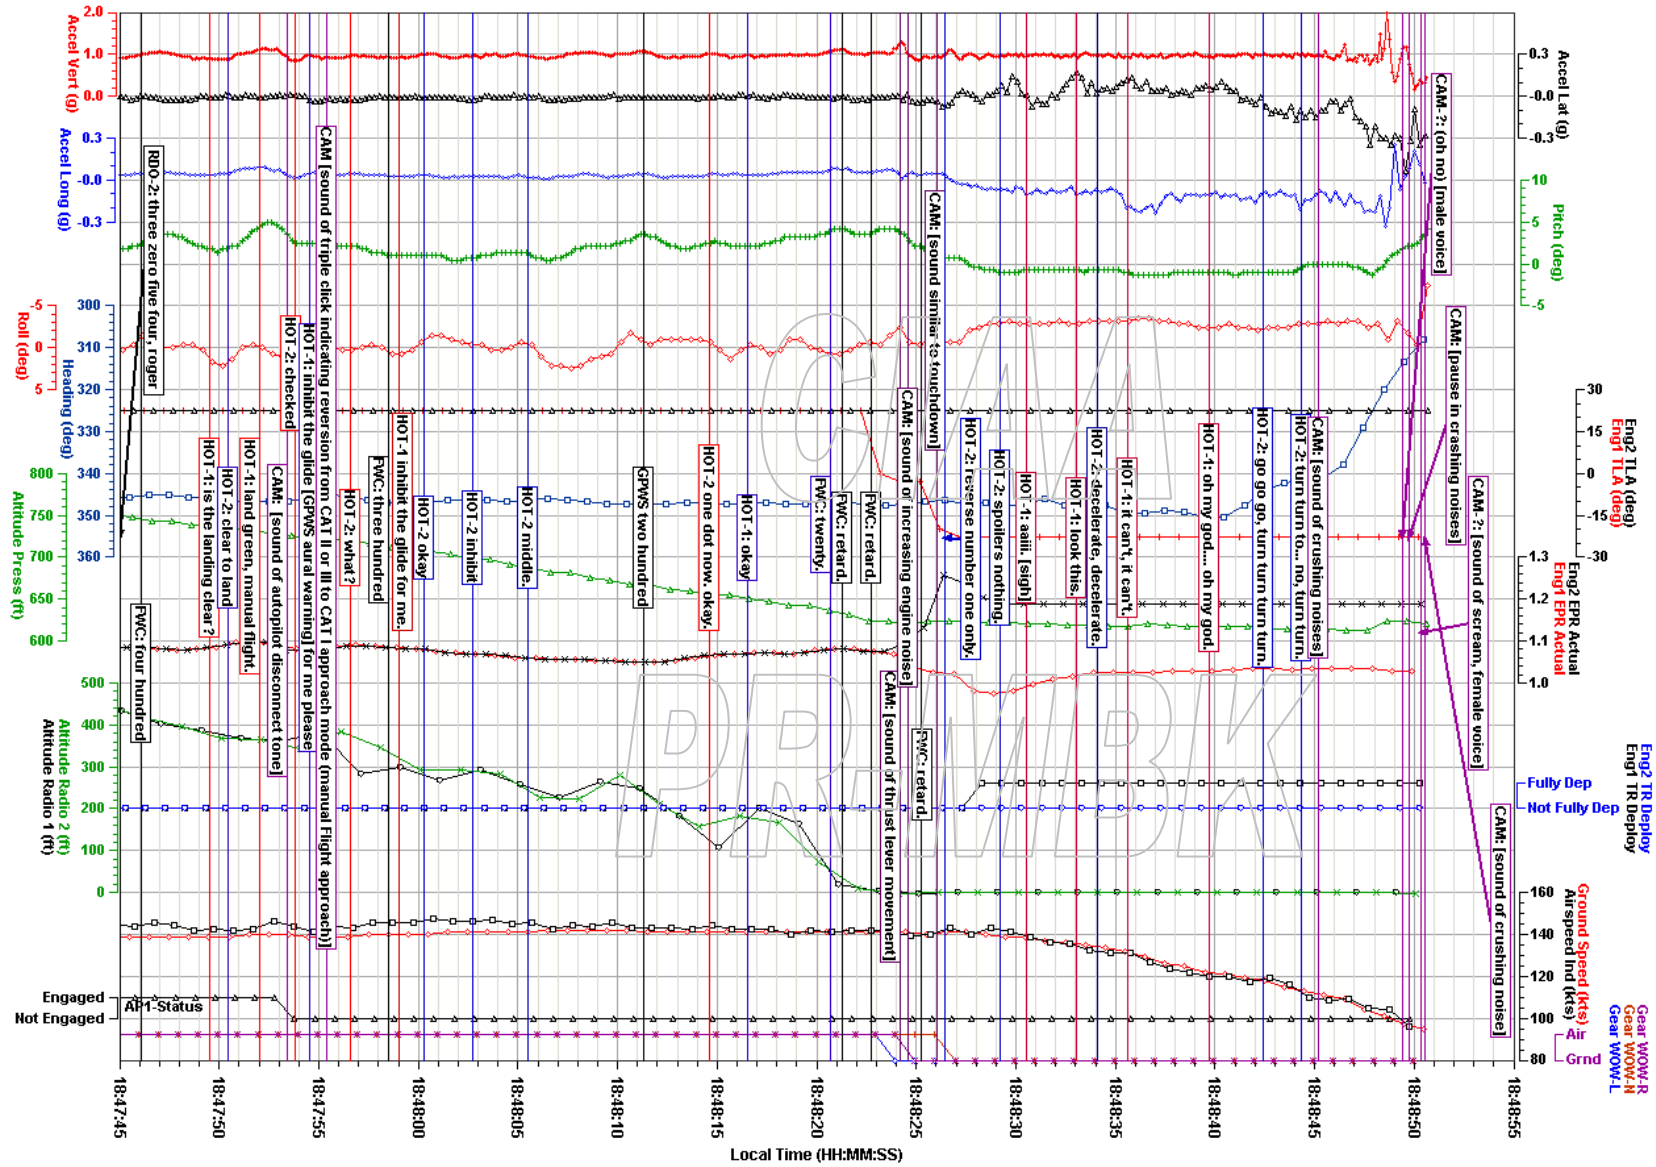

TAM, Airbus A320-200, Flight No. 3054, PR-MBK

Location, Date: Congonhas Airport in Sao Paulo, Brazil, 07/17/07

NTSB No. DCA07RA059