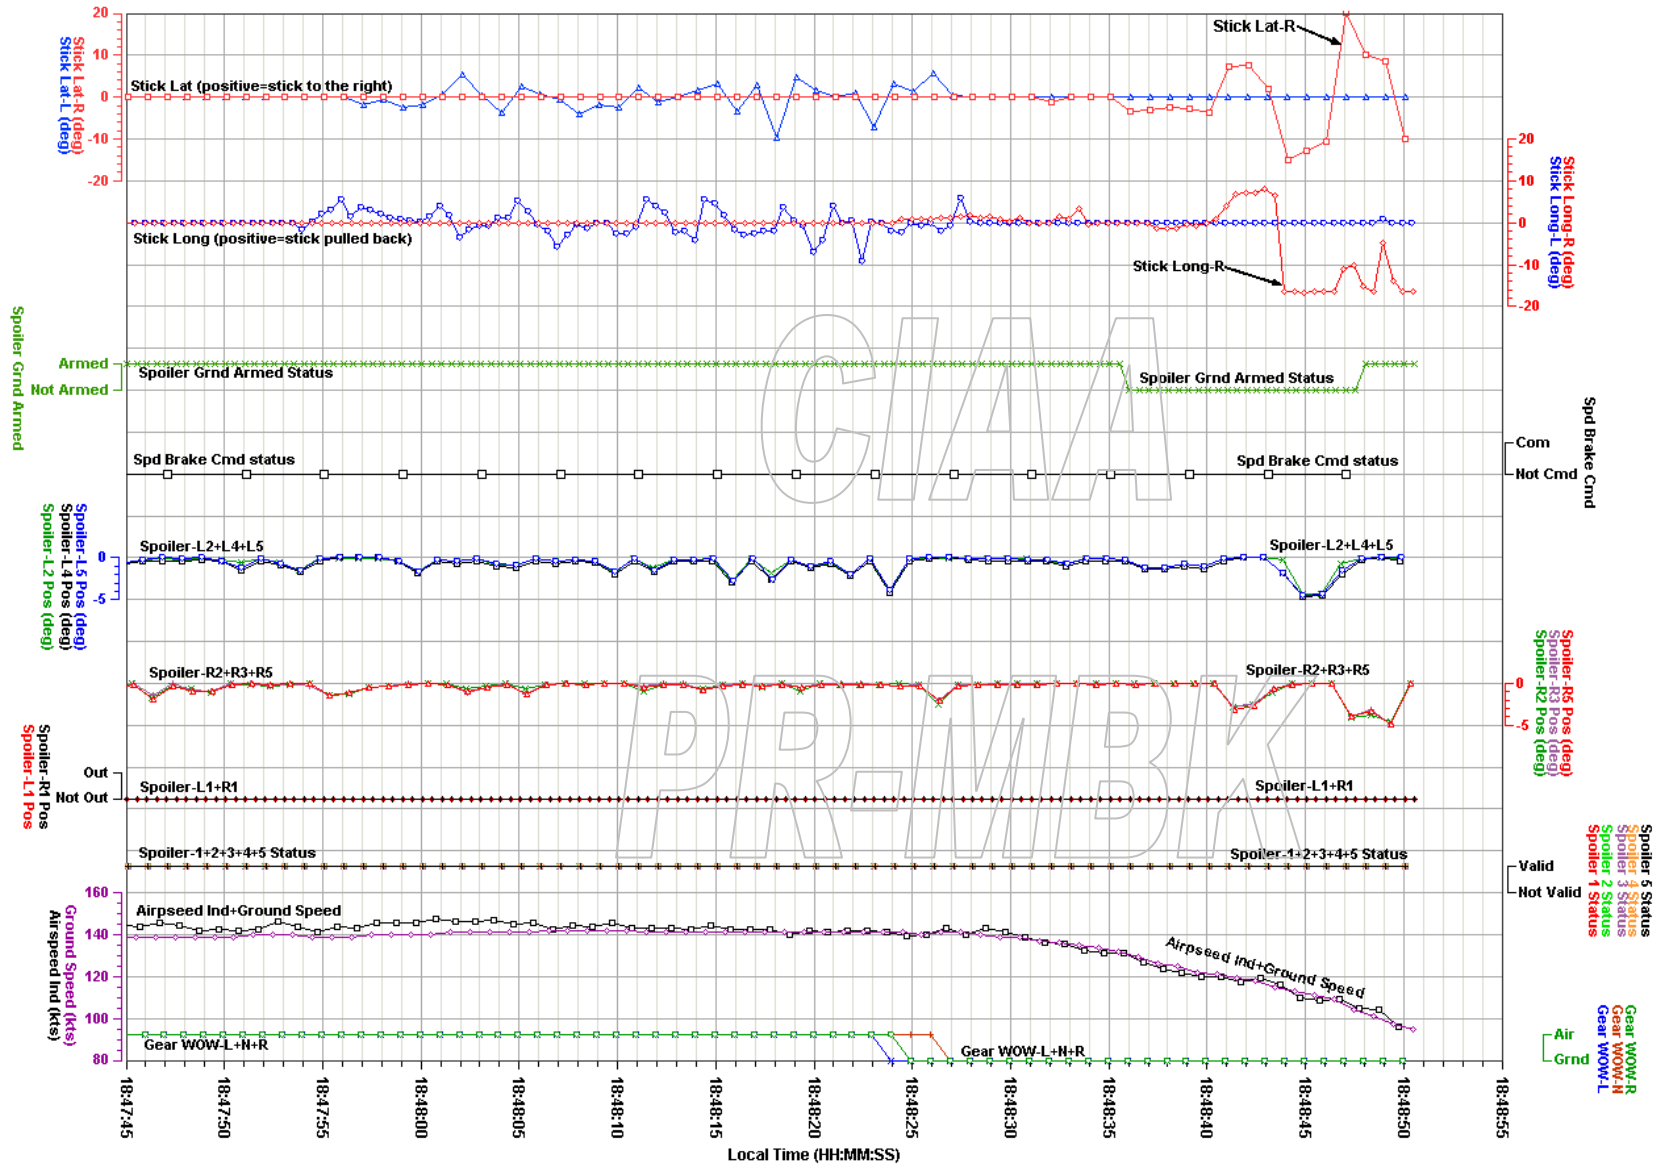

# TAM, Airbus A320-200, Flight No. 3054, PR-MBK

Location, Date: Congonhas Airport in Sao Paulo, Brazil, 07/17/07

NTSB No. DCA07RA059