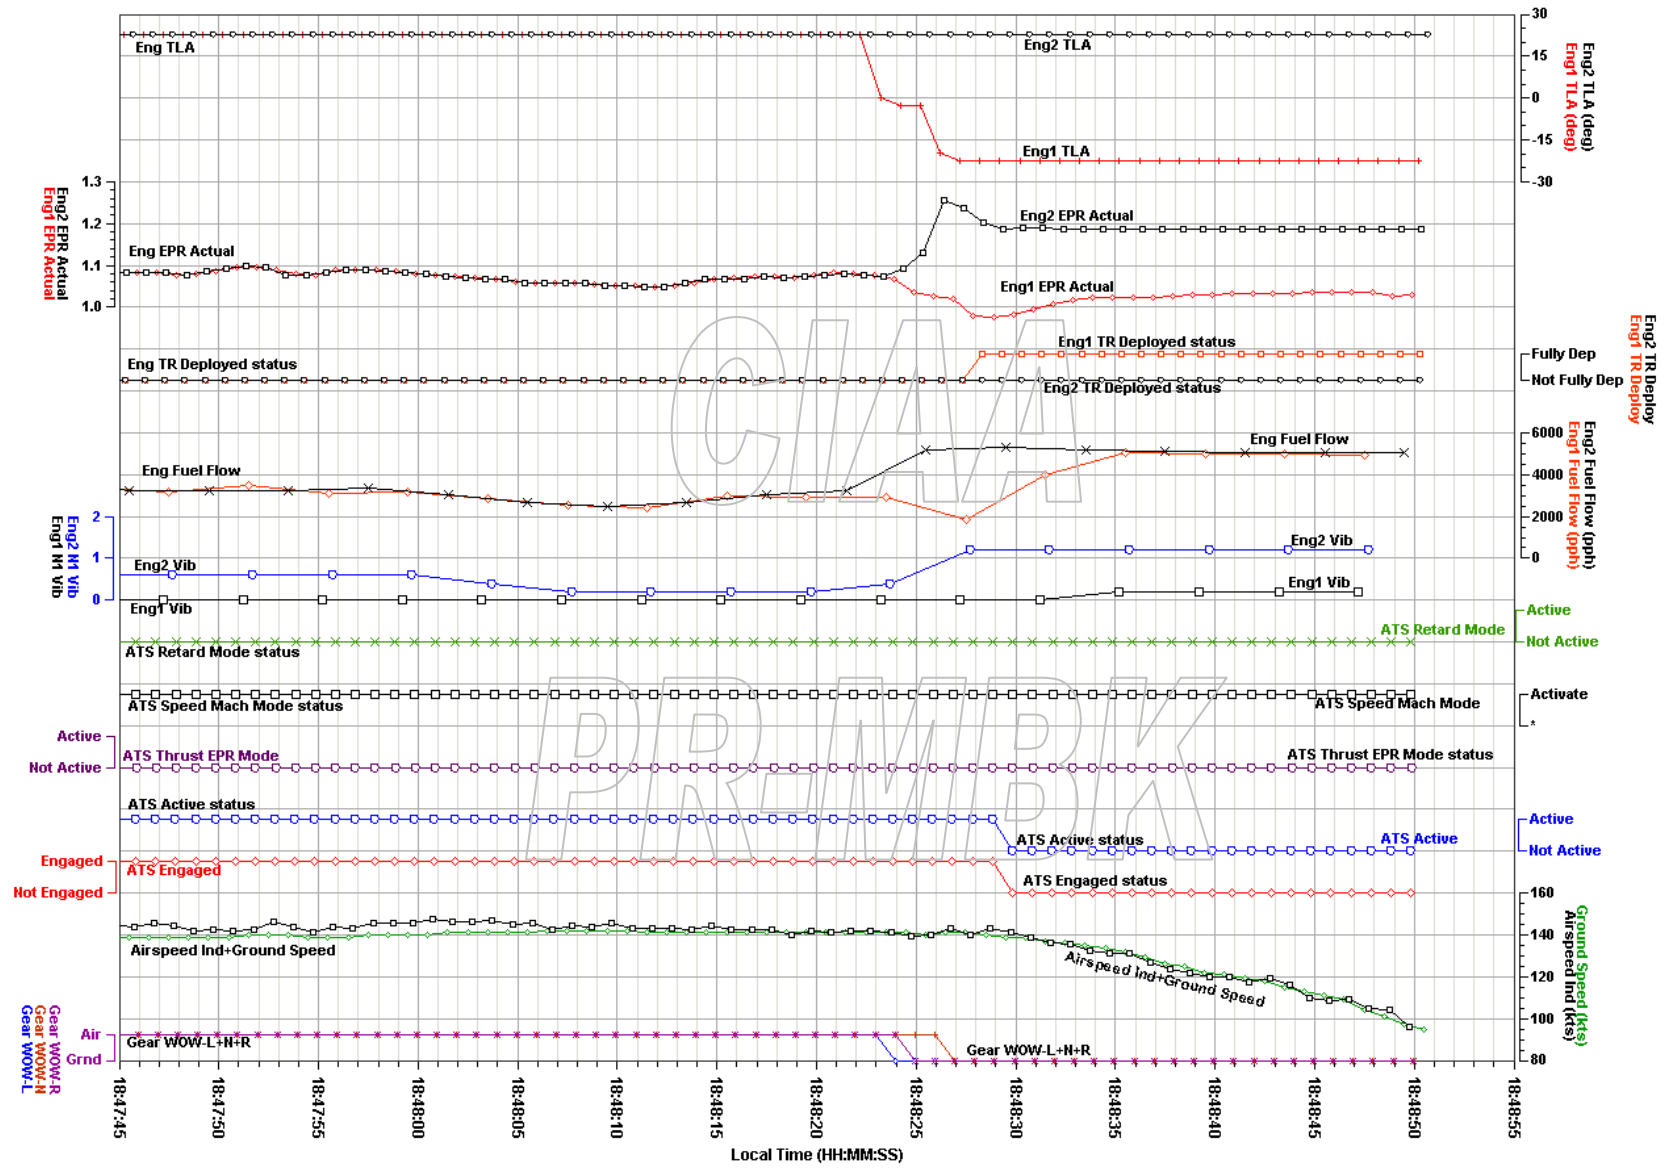

# TAM, Airbus A320-200, Flight No. 3054, PR-MBK

Location, Date: Congonhas Airport in Sao Paulo, Brazil, 07/17/07

NTSB No. DCA07RA059

TAM, Airbus A320-200, Flight No. 3054, PR-MBK

Location, Date: Congonhas Airport in Sao Paulo, Brazil, 07/17/07

# TAM, Airbus A320-200, Flight No. 3054, PR-MBK

Location, Date: Congonhas Airport in Sao Paulo, Brazil, 07/17/07

NTSB No. DCA07RA059

# TAM, Airbus A320-200, PR-MBK, 2nd Previous Landing

Location, Date: Congonhas Airport in Sao Paulo, Brazil, 07/17/07

NTSB No. DCA07RA059