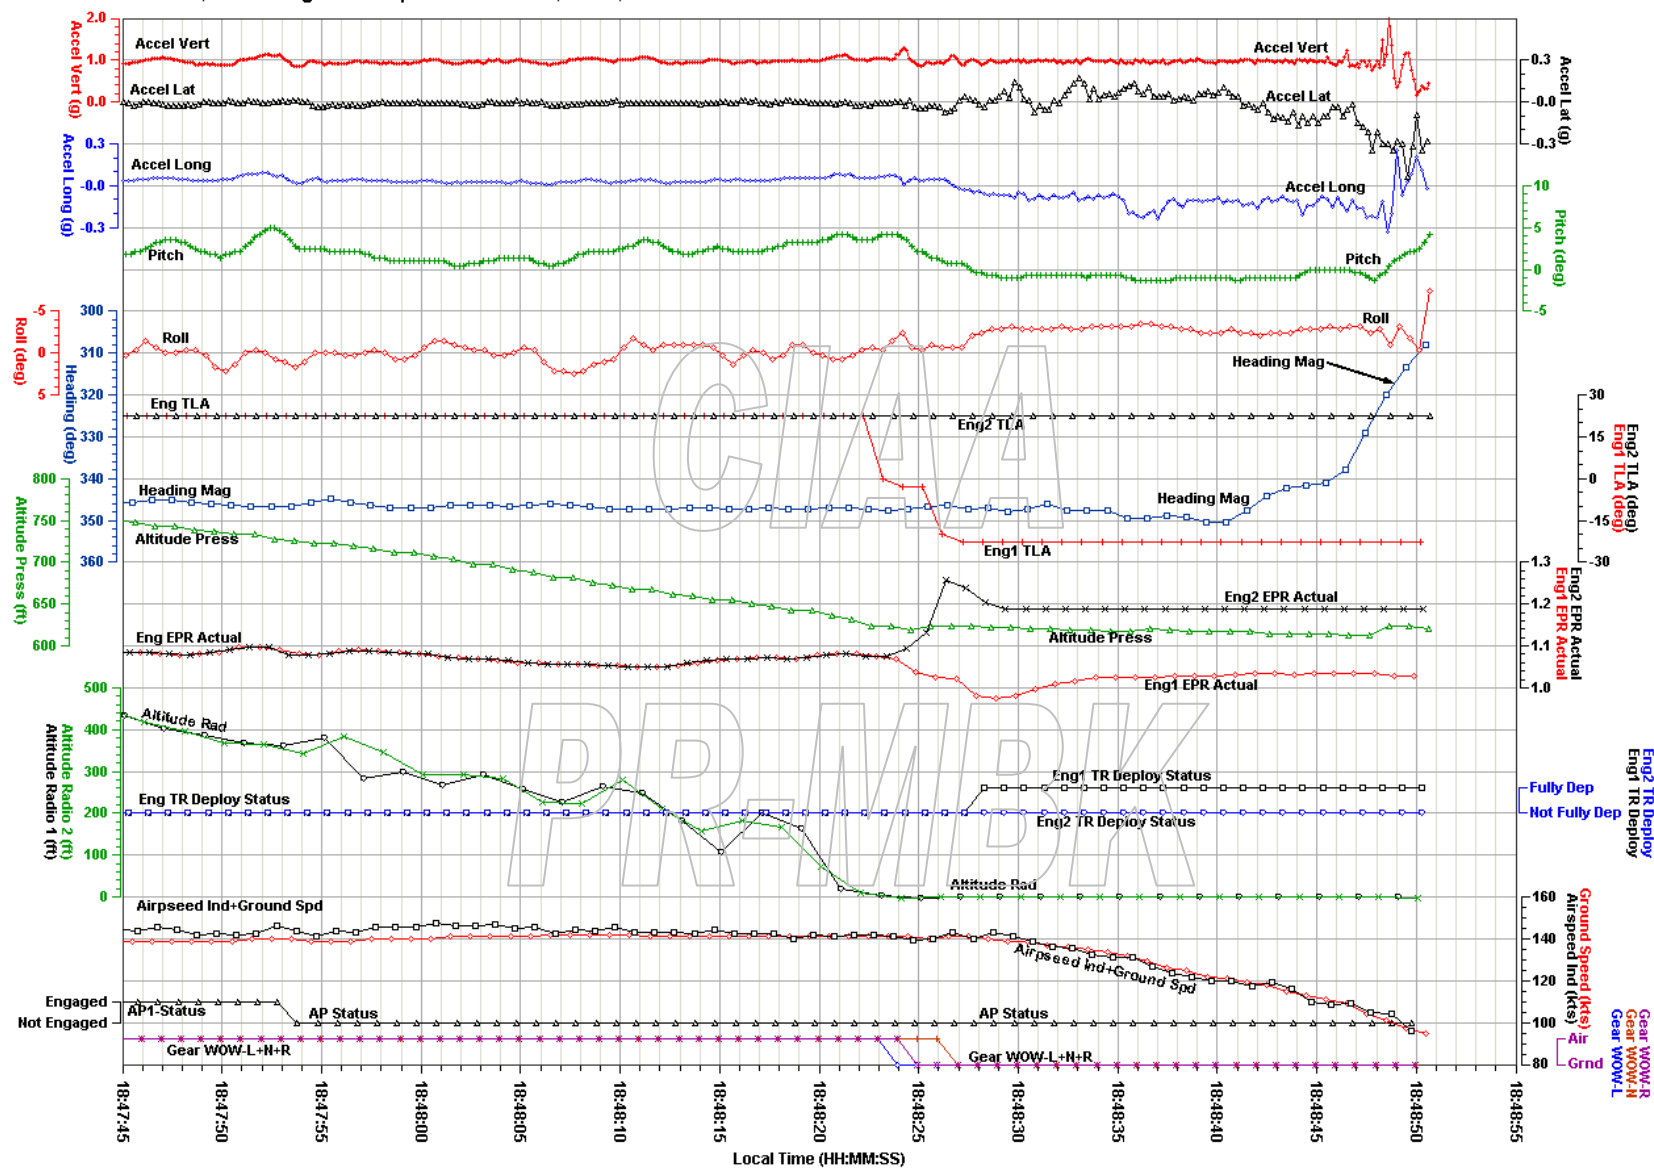

# TAM, Airbus A320-200, Flight No. 3054, PR-MBK

Location, Date: Congonhas Airport in Sao Paulo, Brazil, 07/17/07

NTSB No. DCA07RA059

TAM, Airbus A320-200, Flight No. 3054, PR-MBK

Location, Date: Congonhas Airport in Sao Paulo, Brazil, 07/17/07

# TAM, Airbus A320-200, Flight No. 3054, PR-MBK

Location, Date: Congonhas Airport in Sao Paulo, Brazil, 07/17/07

NTSB No. DCA07RA059

# TAM, Airbus A320-200, PR-MBK, 2nd Previous Landing

Location, Date: Congonhas Airport in Sao Paulo, Brazil, 07/17/07

NTSB No. DCA07RA059

Revised: 24 July 2007

2nd Previous Landing Plot3

National Transportation Safety Board