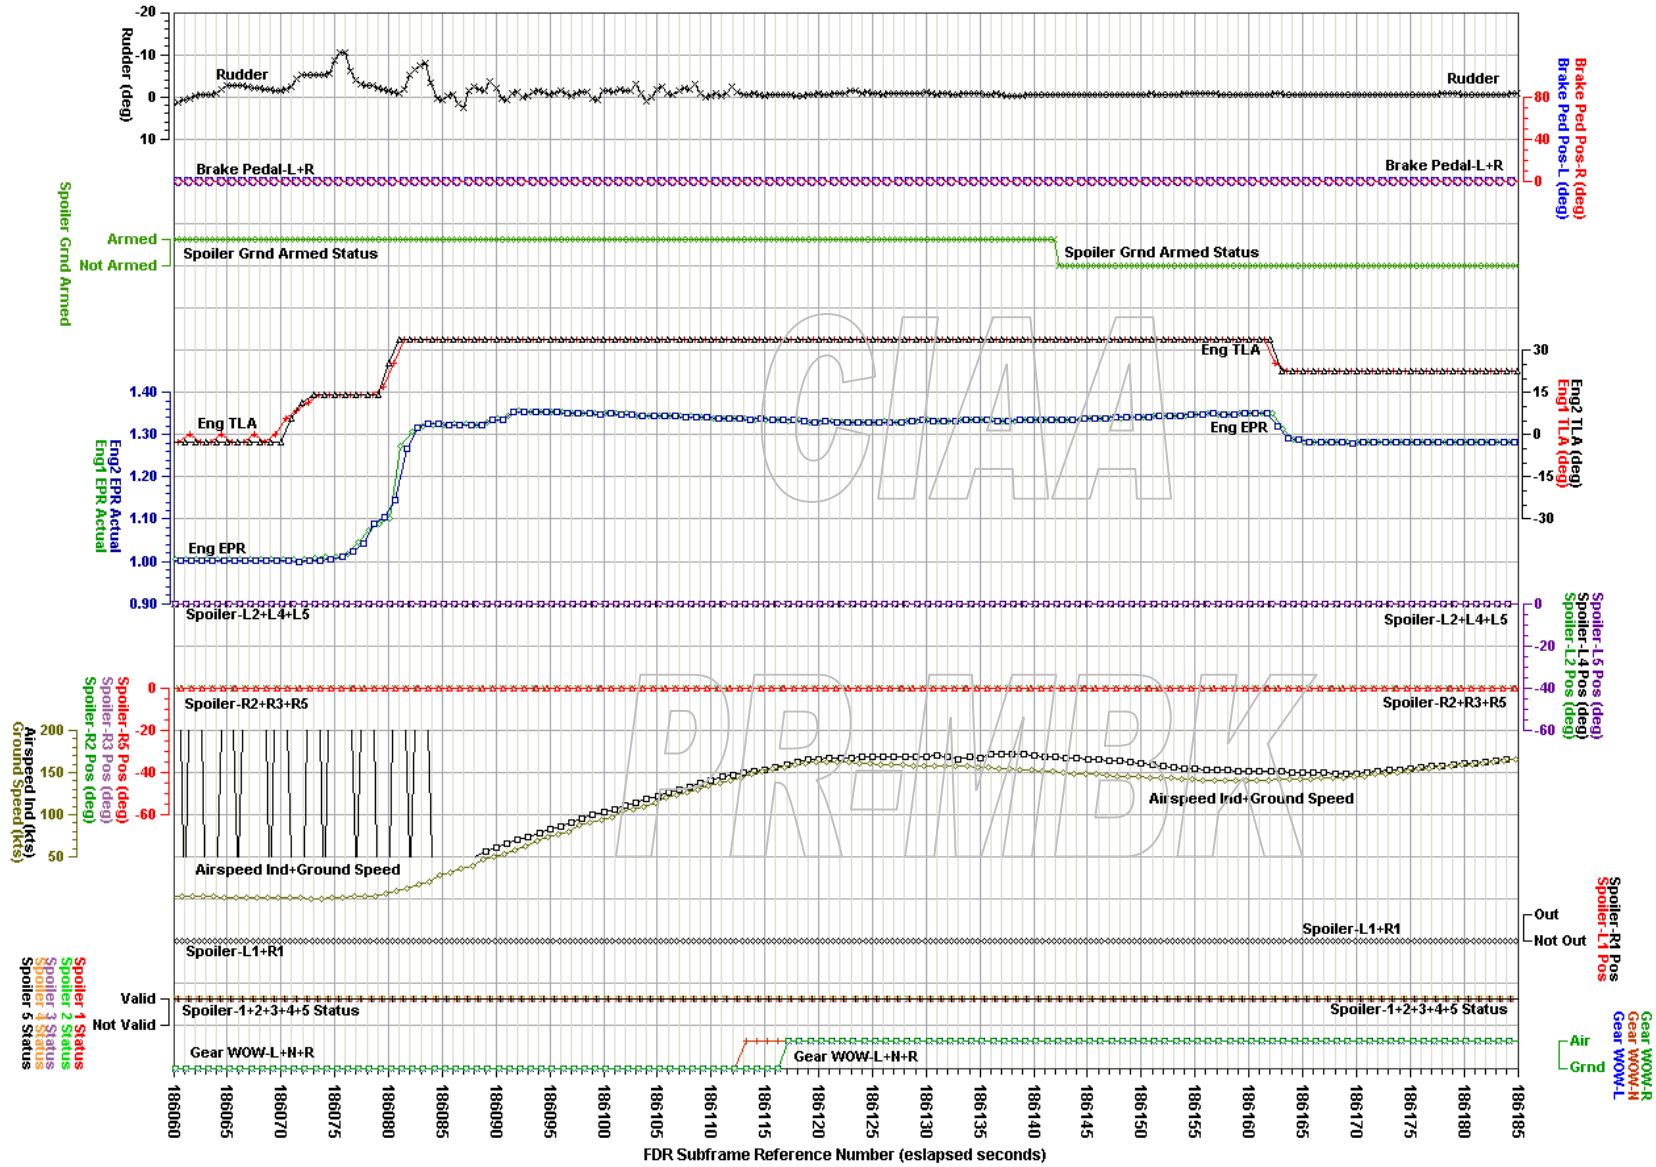

# TAM, Airbus A320-200, PR-MBK, 2nd Previous Landing

Location, Date: Congonhas Airport in Sao Paulo, Brazil, 07/17/07

NTSB No. DCA07RA059

TAM, Airbus A320-200, Flight No. 3054, PR-MBK

Location, Date: Congonhas Airport in Sao Paulo, Brazil, 07/17/07

NTSB No. DCA07RA059

TAM, Airbus A320-200, Flight No. 3054, PR-MBK, Previous Landing at Porto Alegre Airport  
 Location, Date: Porto Alegre, 07/17/07 NTSB No. DCA07RA059

TAM, Airbus A320-200, Flight No. 3054, PR-MBK, 2nd Previous Landing at Congonhas Airport  
 Location, Date: Congonhas Airport in Sao Paulo, Brazil, 07/17/07 NTSB No. DCA07RA059

TAM, Airbus A320-200, Flight No. 3054, PR-MBK, Previous Take-Off at Porto Alegre Airport  
 Location, Date: Porto Alegre Airport, 07/17/07 NTSB No. DCA07RA059