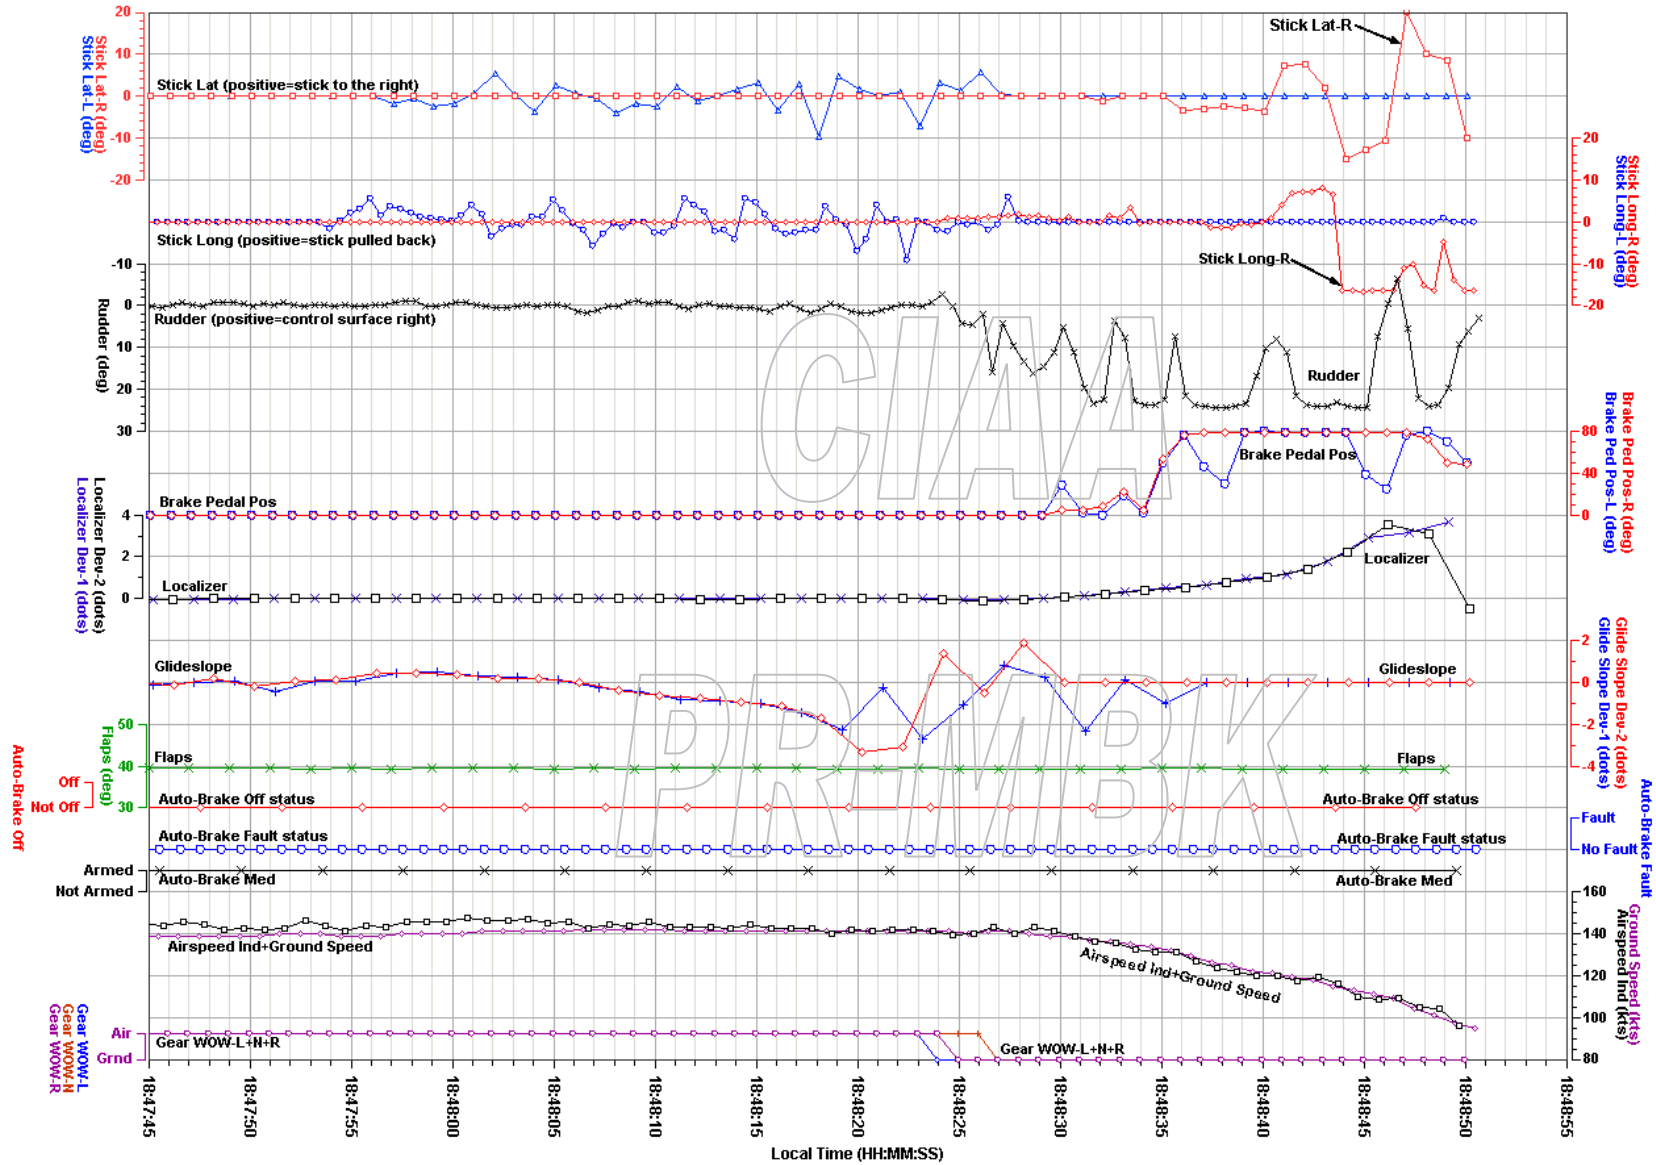

# TAM, Airbus A320-200, Flight No. 3054, PR-MBK

Location, Date: Congonhas Airport in Sao Paulo, Brazil, 07/17/07

NTSB No. DCA07RA059

TAM, Airbus A320-200, Flight No. 3054, PR-MBK

Location, Date: Congonhas Airport in Sao Paulo, Brazil, 07/17/07

# TAM, Airbus A320-200, Flight No. 3054, PR-MBK

Location, Date: Congonhas Airport in Sao Paulo, Brazil, 07/17/07

NTSB No. DCA07RA059

# TAM, Airbus A320-200, PR-MBK, 2nd Previous Landing

Location, Date: Congonhas Airport in Sao Paulo, Brazil, 07/17/07

NTSB No. DCA07RA059

Revised: 24 July 2007

2nd Previous Landing Plot3

National Transportation Safety Board